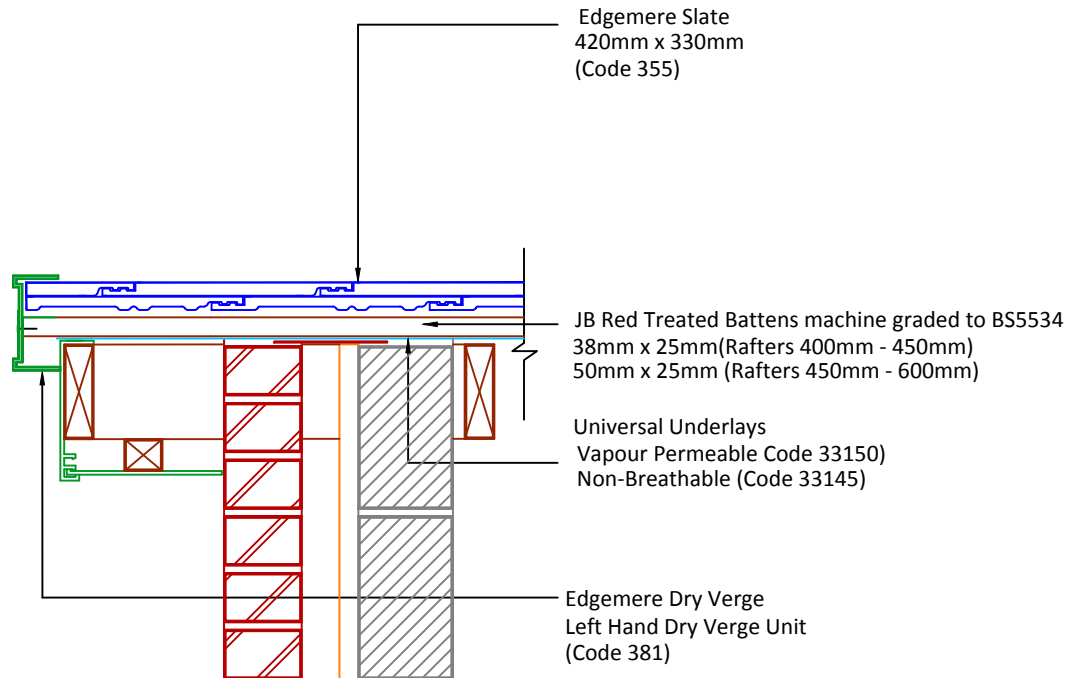

▲ Tilefix ▲ Specrite

▲ Estimator ▲ BIM

Visit marley.co.uk/technical-services for a full suite of online tools to help with your roof design, specification and fixing.

Feel free to talk to our experts at any time on 01283 722588.

Associated products & fixings

Edgemere Aluminium Nail Pack
Code 30398 (500g)

Edgemere SoloFix Tile Clips
Code 30441 (100 Pack)
Code 30431 (500 Pack)

Edgemere RH Verge Clip &
Nail Pack
Code 30263 (50 Pack)

Edgemere LH Verge Clip &
Nail Pack
Code 30263 (50 Pack)

DRAWING NUMBER
41135500

DRAWING REVISION
A

DRAWING TITLE

Edgemere Dry Verge to Bargeboard - LH

SCALE

1:10

Edgemere