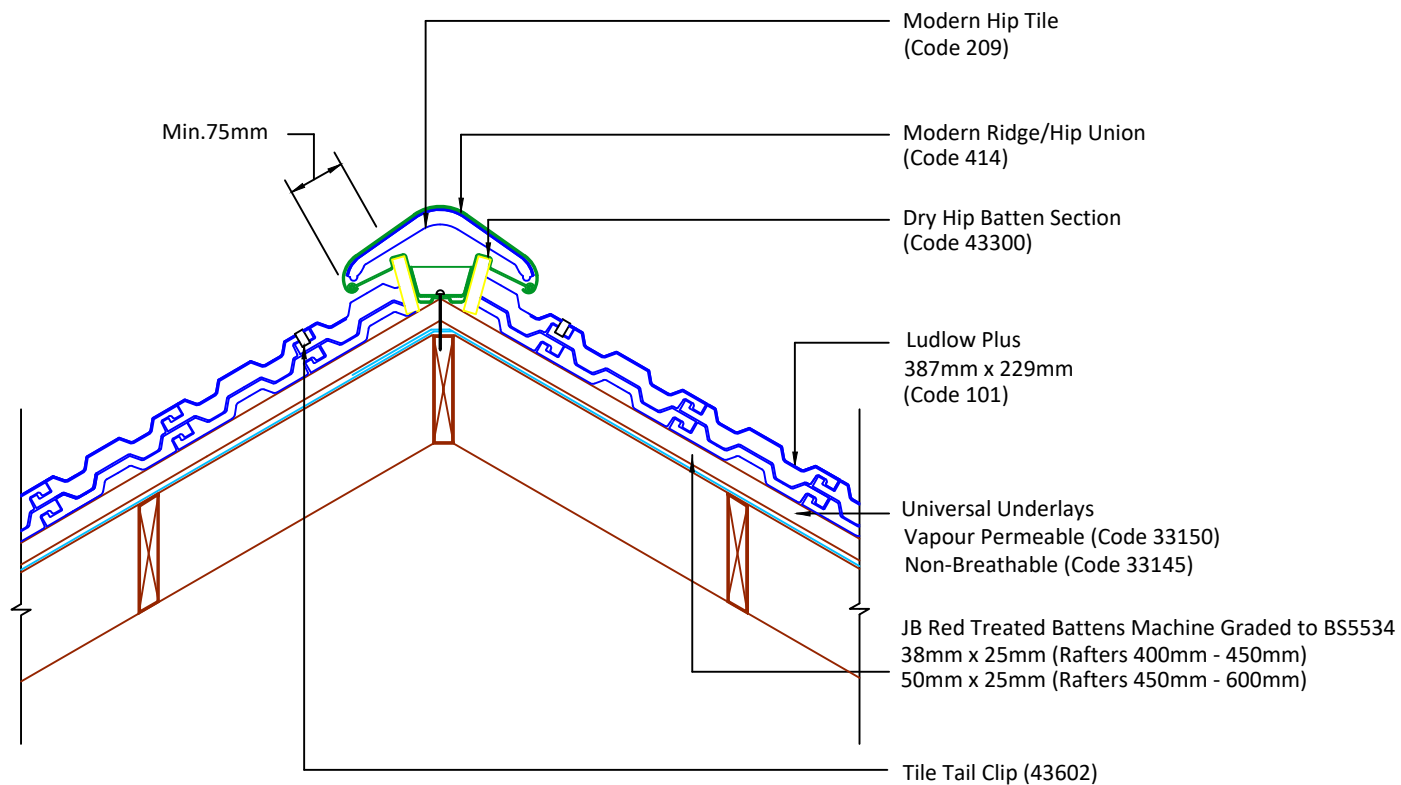

▲ Tilefix ▲ Specrite

▲ Estimator ▲ BIM

Visit marley.co.uk/technical-services for a full suite of online tools to help with your roof design, specification and fixing.

Feel free to talk to our experts at any time on 01283 722588.

Associated products & fixings

Ludlow Plus Aluminium Nail Pack
Code 30350 (500g)

Ludlow Plus SoloFix Tile Clips
Code 30440 (100 Pack)
Code 30430 (500 Pack)

DRAWING NUMBER
50610100

DRAWING REVISION
A

DRAWING TITLE

Dry Hip System - Modern

SCALE

1:10

Ludlow Plus