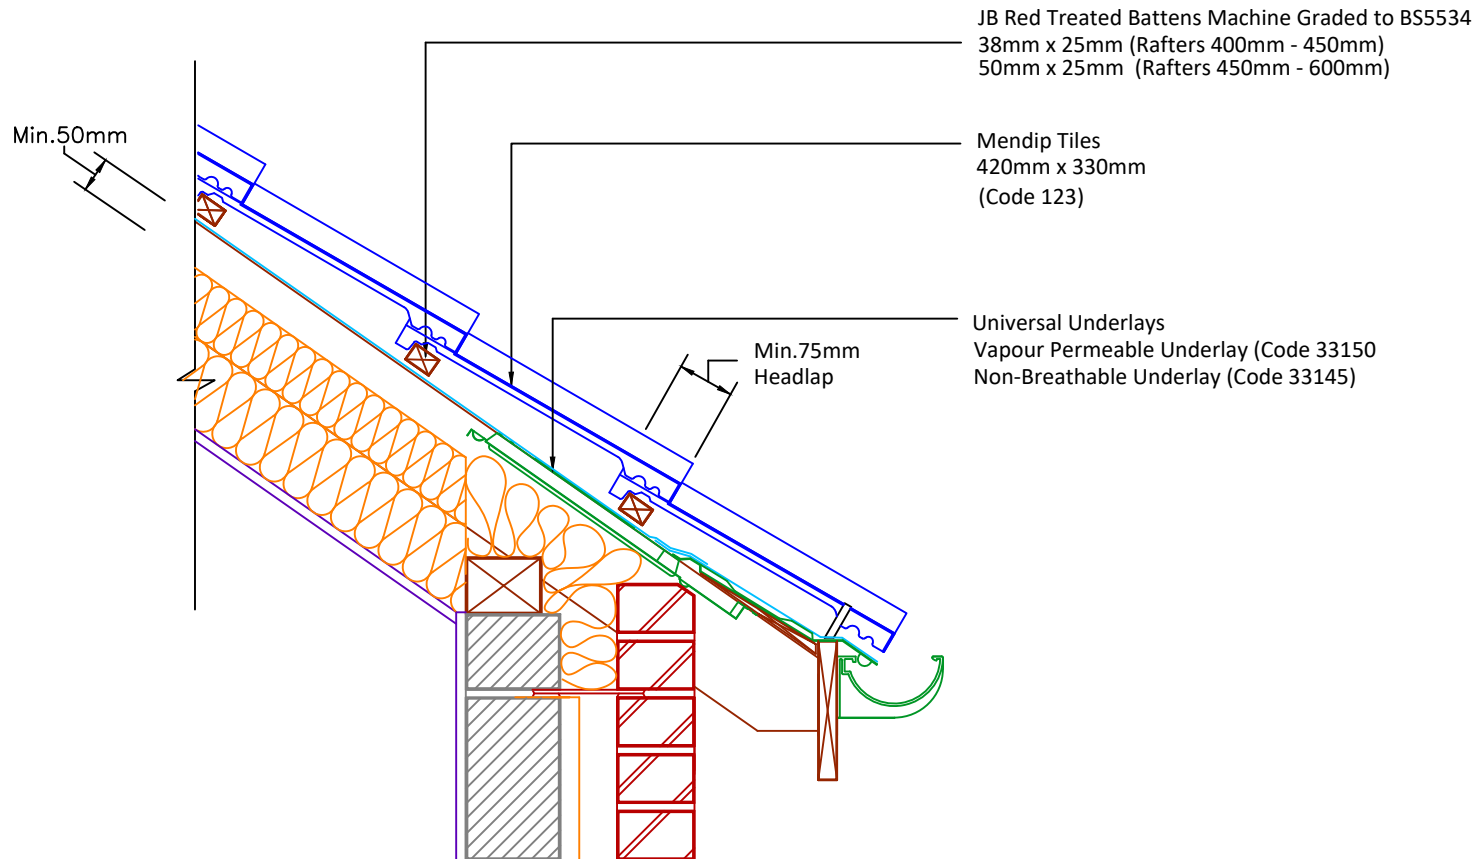

Tilefix Specrite

Estimator BIM

Visit marley.co.uk/technical-services for a full suite of online tools to help with your roof design, specification and fixing.

Feel free to talk to our experts at any time on 01283 722588.

Associated products & fixings

Mendip Aluminium Nail Pack
Code 30352 (500g)

Mendip SoloFix Tile Clips
Code 30442 (100 Pack)
Code 30432 (500 Pack)

Mendip Eave Clip & Nail Packs
Code 30276 (100 No)

Continuous Rafter Roll (2x6 metre)
(Available for purchase separately)
Code 46323

DRAWING NUMBER

36012335

DRAWING REVISION

A

DRAWING TITLE

25mm Open Ventilated Eaves

SCALE

1:10