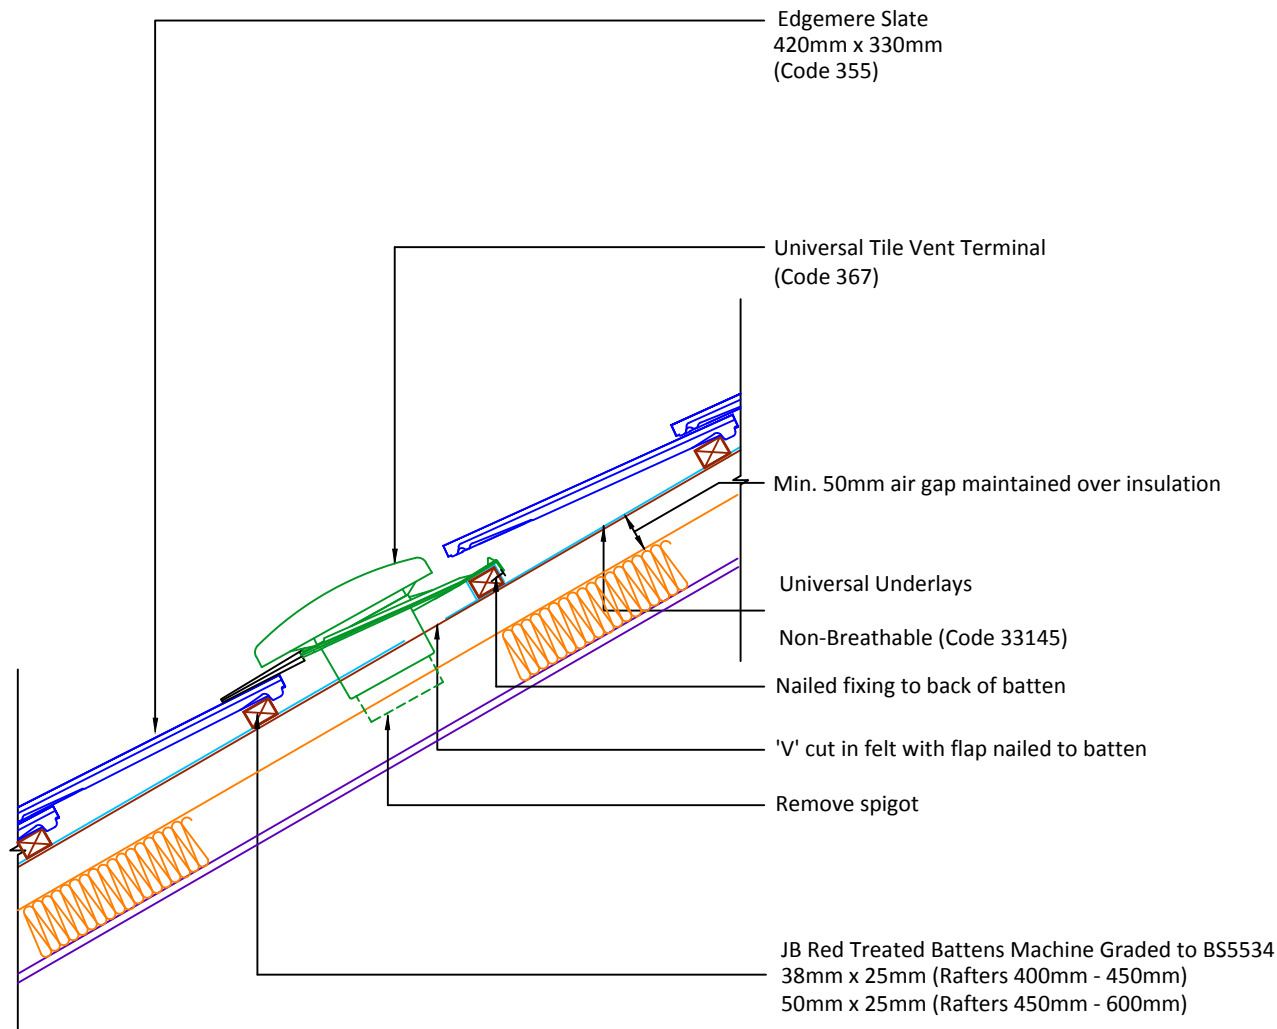

Associated products & fixings

Edgemere Aluminium Nail Pack
Code 30398 (500g)

Edgemere SoloFix Tile Clips
Code 30441 (100 Pack)
Code 30431 (500 Pack)

Universal Underlays (Code 33145)

DRAWING NUMBER
83135530

DRAWING TITLE

SCALE

DRAWING REVISION
A

Roof Slope Ventilator Universal Tile Vent Terminal - Warm Roof

1:10

Edgemere