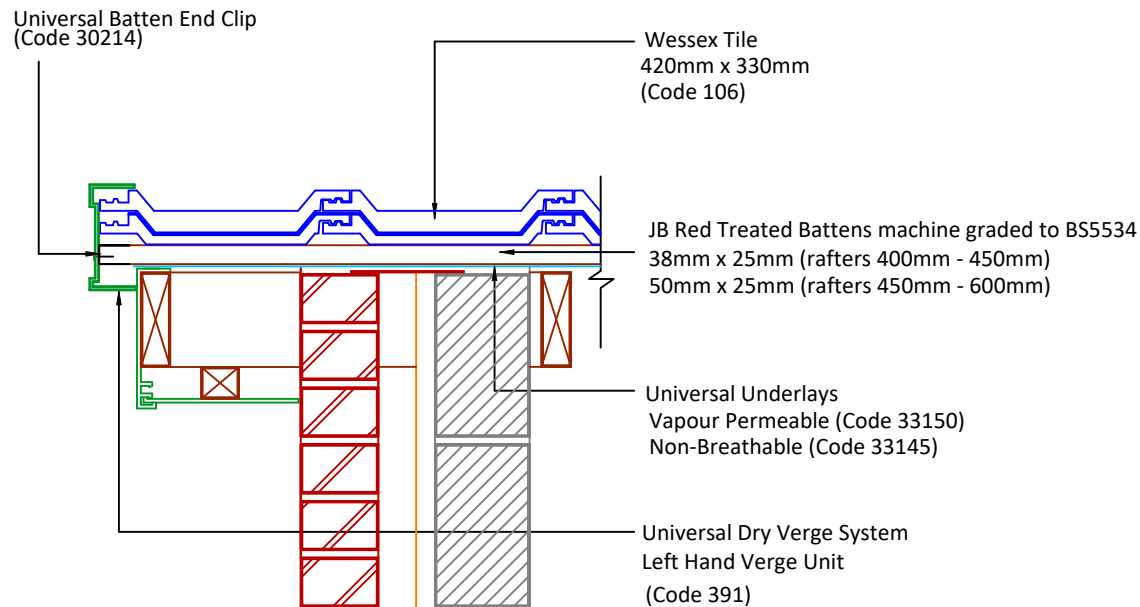

Associated products & fixings

Wessex SoloFix Tile Clips

Code 30442 (100 Pack)

Code 30432 (500 Pack)

Universal Batten End Clips

Code 30214 (Pack 56)

Universal Dry Verge Starter Kit

Code 53931

DRAWING NUMBER

41110600

DRAWING REVISION

B

DRAWING TITLE

Universal Dry Verge to Bargeboard - LH

SCALE

1:10