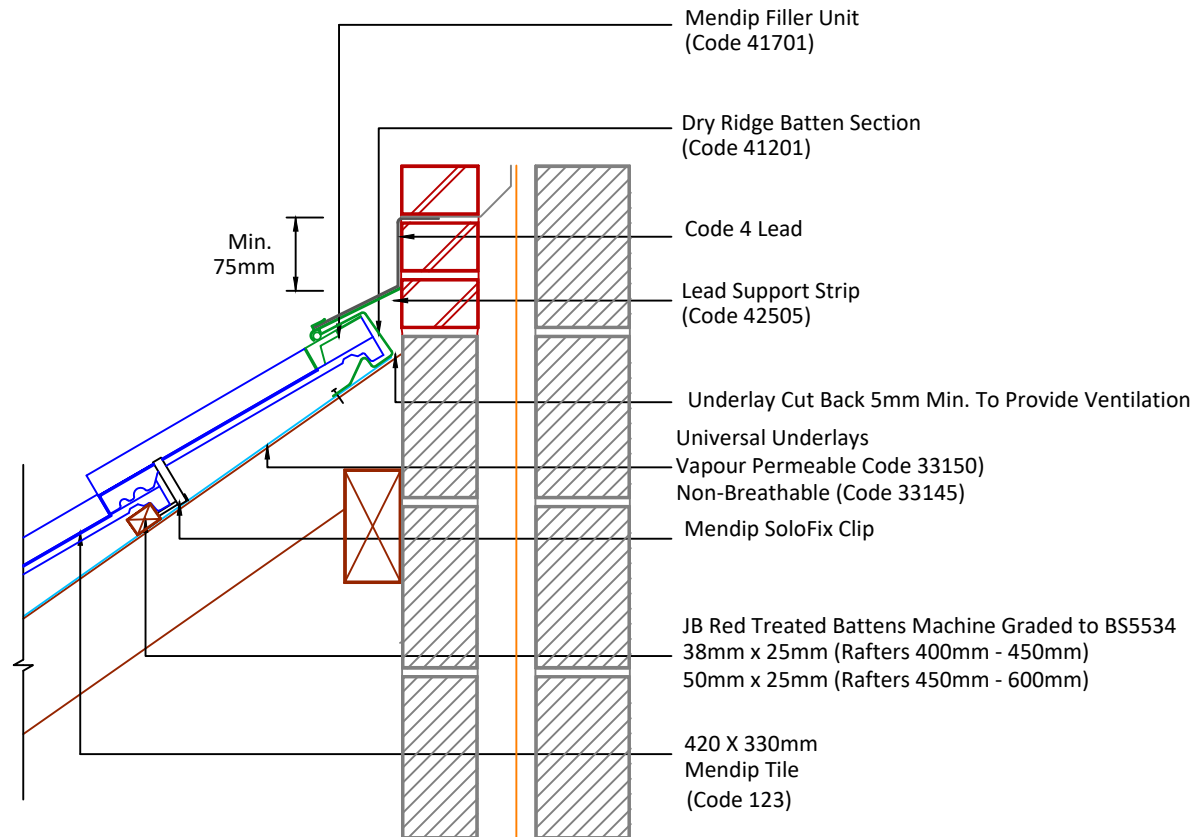

Tilefix    Specrite  
Estimator    BIM

Visit [marley.co.uk/technical-services](http://marley.co.uk/technical-services) for a full suite of online tools to help with your roof design, specification and fixing.

Mendip Eave Clip & Nail Packs  
Code 30276 (100 No)

DRAWING NUMBER  
67512335

DRAWING REVISION  
A

DRAWING TITLE

Top Edge Ventilated Abutment

SCALE

1:10

Mendip