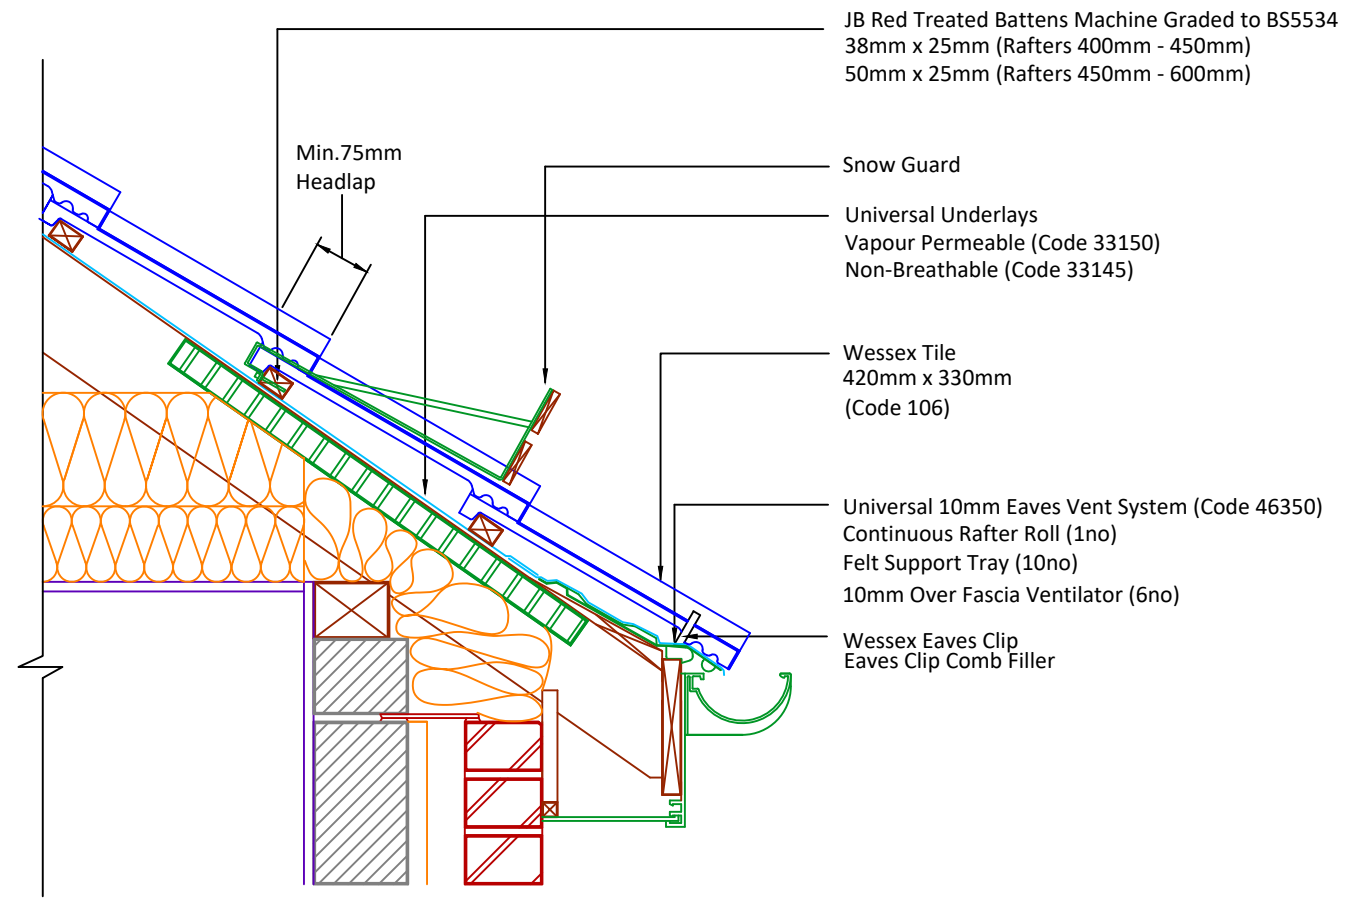

- Tilefix
- Specrite
- Estimator
- BIM

Visit marley.co.uk/technical-services for a full suite of online tools to help with your roof design, specification and fixing.

Feel free to talk to our experts at any time on 01283 722588.

- Associated products & fixings
- Wessex SoloFix Tile Clips
 - Code 30442 (100 Pack)
 - Code 30432 (500 Pack)

DRAWING NUMBER
87010635

DRAWING REVISION
A

DRAWING TITLE
Snowguards

SCALE
1:10

Wessex