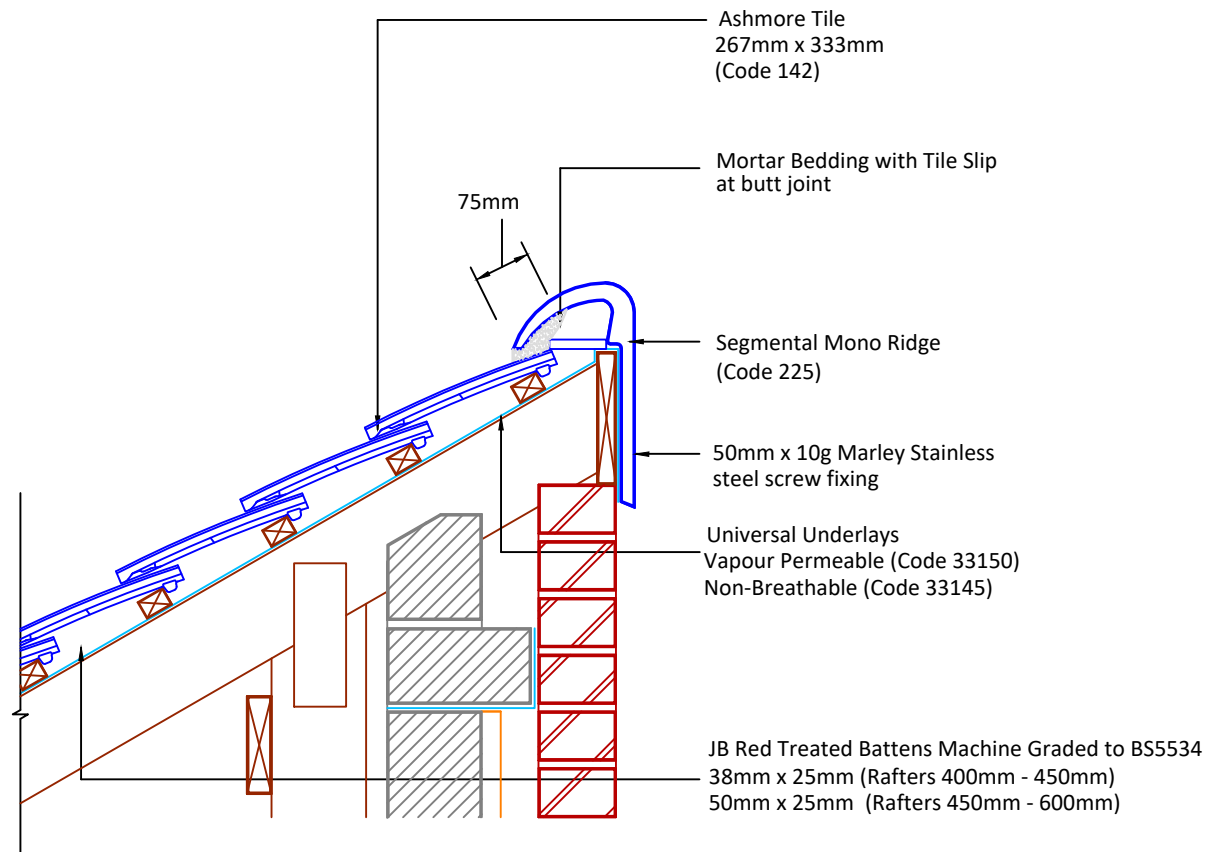

▲ Tilefix ▲ Specrite
▲ Estimator ▲ BIM

Visit marley.co.uk/technical-services for a full suite of online tools to help with your roof design, specification and fixing.

Feel free to talk to our experts at any time on 01283 722588.

Associated products & fixings

Ashmore Aluminium Nail Pack
Code 30398 (500g)

Ashmore Stainless Steel Tile Clip
Code 30130 (100 Pack)

DRAWING NUMBER
78014230

DRAWING REVISION
A

DRAWING TITLE

Mortar Bedded Mono-Ridge - Segmental

SCALE

1:10

Ashmore