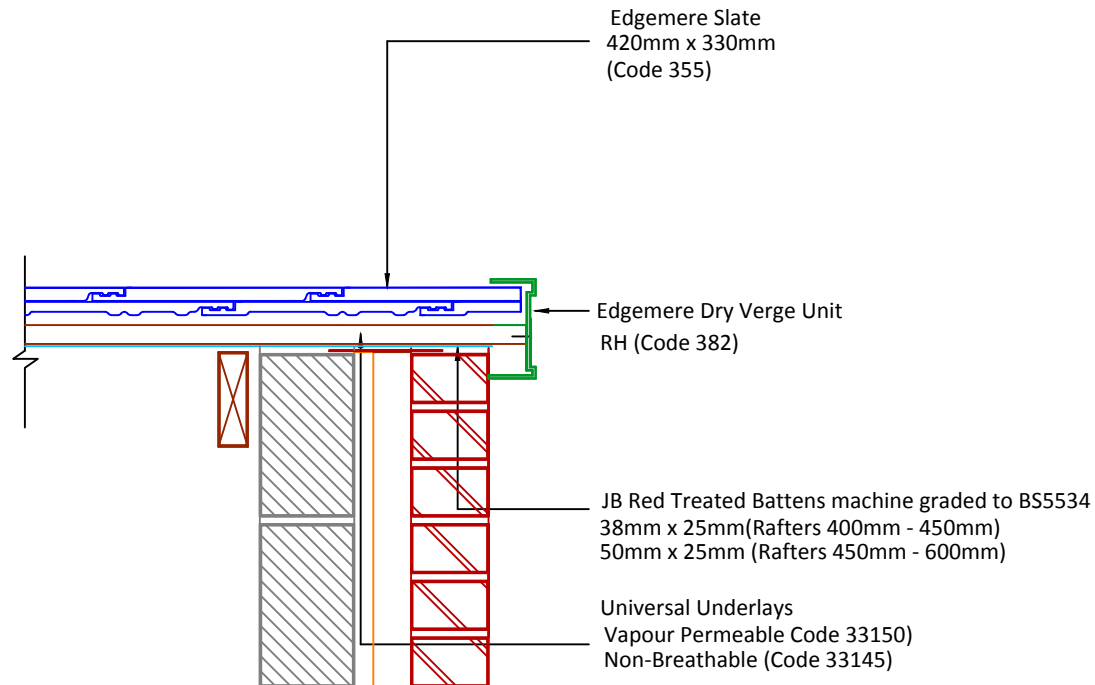

Feel free to talk to our experts at any time on 01283 722588.

Associated products & fixings

Edgemere Aluminium Nail Pack  
Code 30398 (500g)

Edgemere SoloFix Tile Clips  
Code 30441 (100 Pack)  
Code 30431 (500 Pack)

Edgemere RH Verge Clip &  
Nail Pack  
Code 30263 (50 Pack)

Edgemere LH Verge Clip &  
Nail Pack  
Code 30263 (50 Pack)

DRAWING NUMBER  
41435500

DRAWING REVISION  
A

DRAWING TITLE

Edgemere Dry Verge to Brickwork - RH

SCALE

1:10

Edgemere