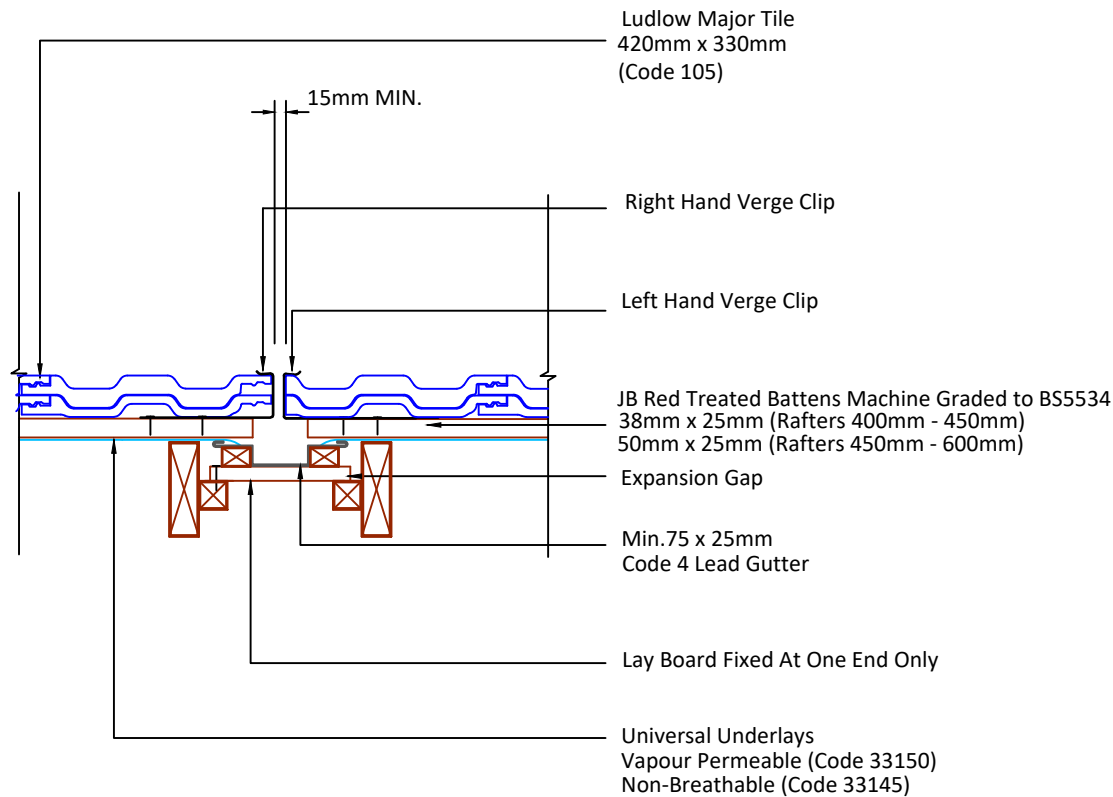

Tilefix Specrite
Estimator BIM

Visit marley.co.uk/technical-services for a full suite of online tools to help with your roof design, specification and fixing.

Feel free to talk to our experts at any time on 01283 722588.

Associated products & fixings

Ludlow Major Aluminium Nail Pack
Code 30371 (500g)

Ludlow Major SoloFix Tile Clips
Code 30440 (100 Pack)
Code 30430 (500 Pack)

Ludlow Major RH Verge Clip & Nail Pack
Code 30287 (50 Pack)

Ludlow Major LH Verge Clip & Nail Pack
Code 30287 (50 Pack)

DRAWING NUMBER
82010500

DRAWING REVISION
A

DRAWING TITLE

Lead Expansion Joint

SCALE

1:10

Ludlow
Major