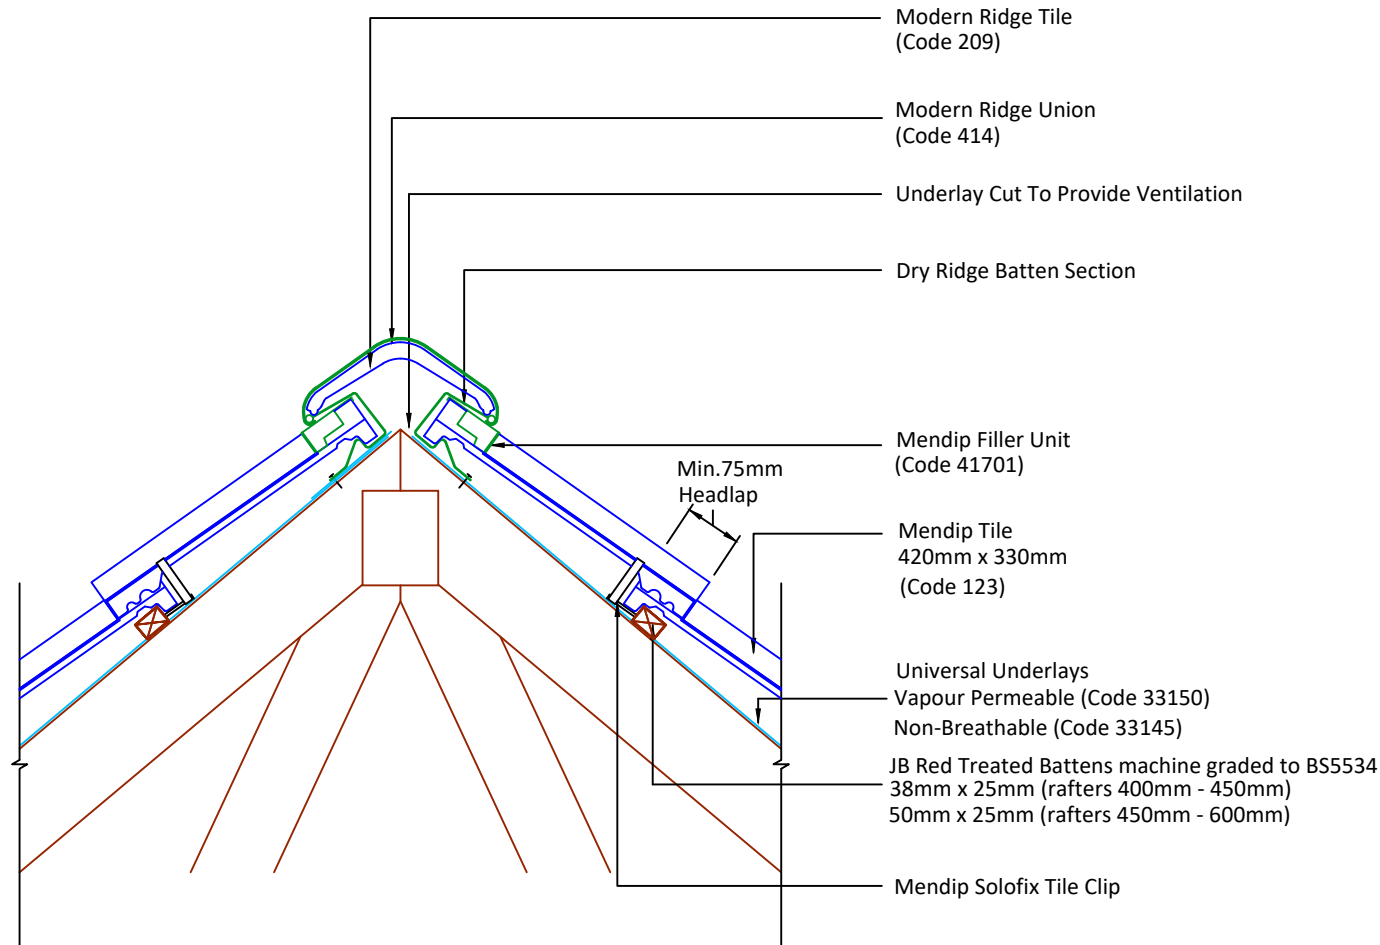

Tilefix    Specrite  
Estimator    BIM

Visit [marley.co.uk/technical-services](http://marley.co.uk/technical-services) for a full suite of online tools to help with your roof design, specification and fixing.

#### Associated products & fixings

Mendip Aluminium Nail Pack  
Code 30352 (500g)

Mendip SoloFix Tile Clips  
Code 30442 (100 Pack)  
Code 30432 (500 Pack)

DRAWING NUMBER

70112340

DRAWING REVISION

A

DRAWING TITLE

Dry Ventilated Ridge - Modern

SCALE

1:10

Mendip