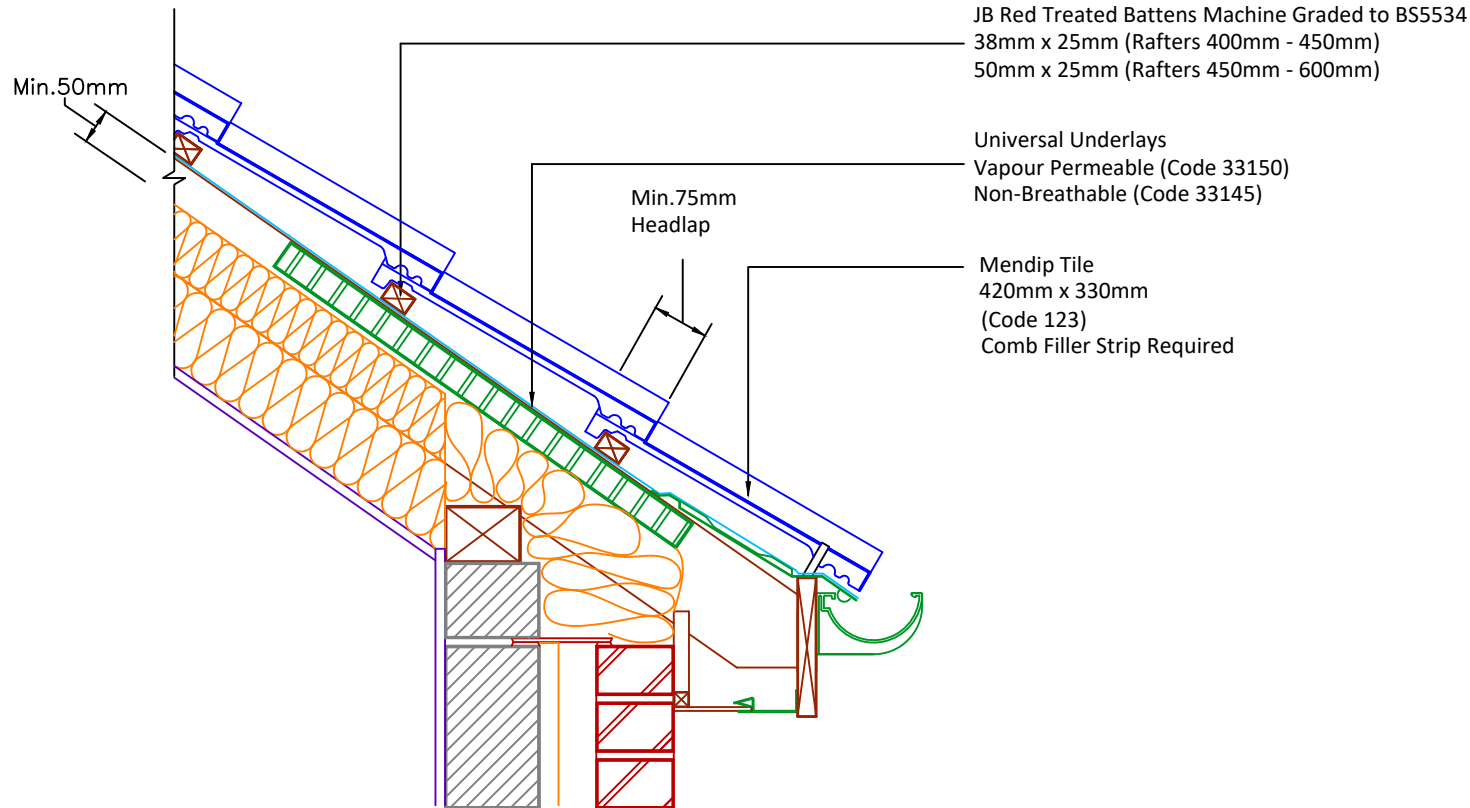

Tilefix Specrite

Estimator BIM

Visit marley.co.uk/technical-services for a full suite of online tools to help with your roof design, specification and fixing.

Feel free to talk to our experts at any time on 01283 722588.

Associated products & fixings

Mendip Aluminium Nail Pack
Code 30352 (500g)

Mendip SoloFix Tile Clips
Code 30442 (100 Pack)
Code 30432 (500 Pack)

Mendip Eave Clip & Nail Packs
Code 30276 (100 No)

Continuous Rafter Roll (2x6 metre)
(Available for purchase separately)
Code 46323

DRAWING NUMBER

35712335

DRAWING REVISION

A

DRAWING TITLE

Soffit Ventilated Eaves 25mm - Warm Roof

SCALE

1:10