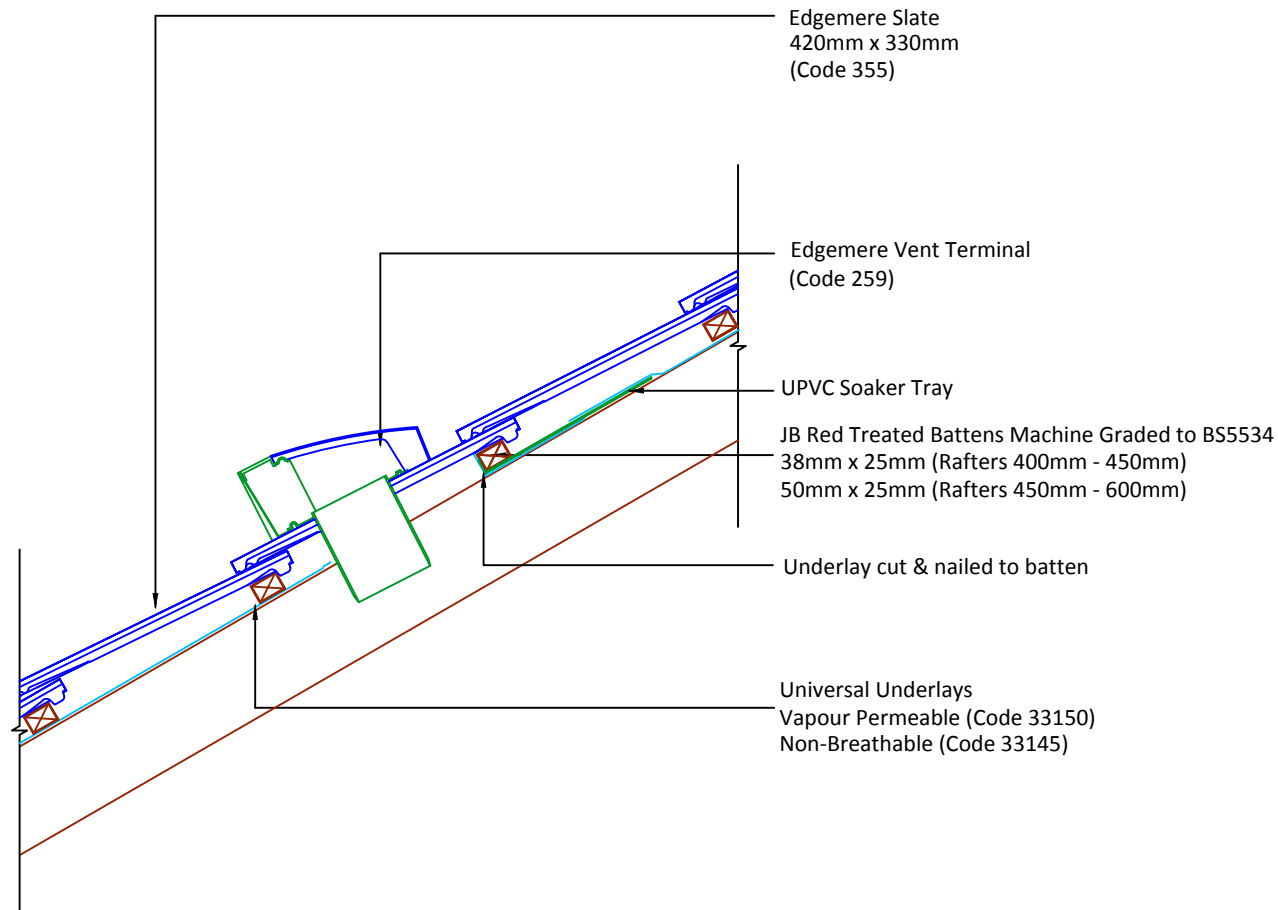

Feel free to talk to our experts at any time on 01283 722588.

Associated products & fixings

Edgemere Aluminium Nail Pack  
Code 30398 (500g)

Edgemere SoloFix Tile Clips  
Code 30441 (100 Pack)  
Code 30431 (500 Pack)

DRAWING NUMBER  
84135530

DRAWING REVISION  
A

DRAWING TITLE

Roof Slope Ventilator Tile Vent

SCALE

1:10

Edgemere