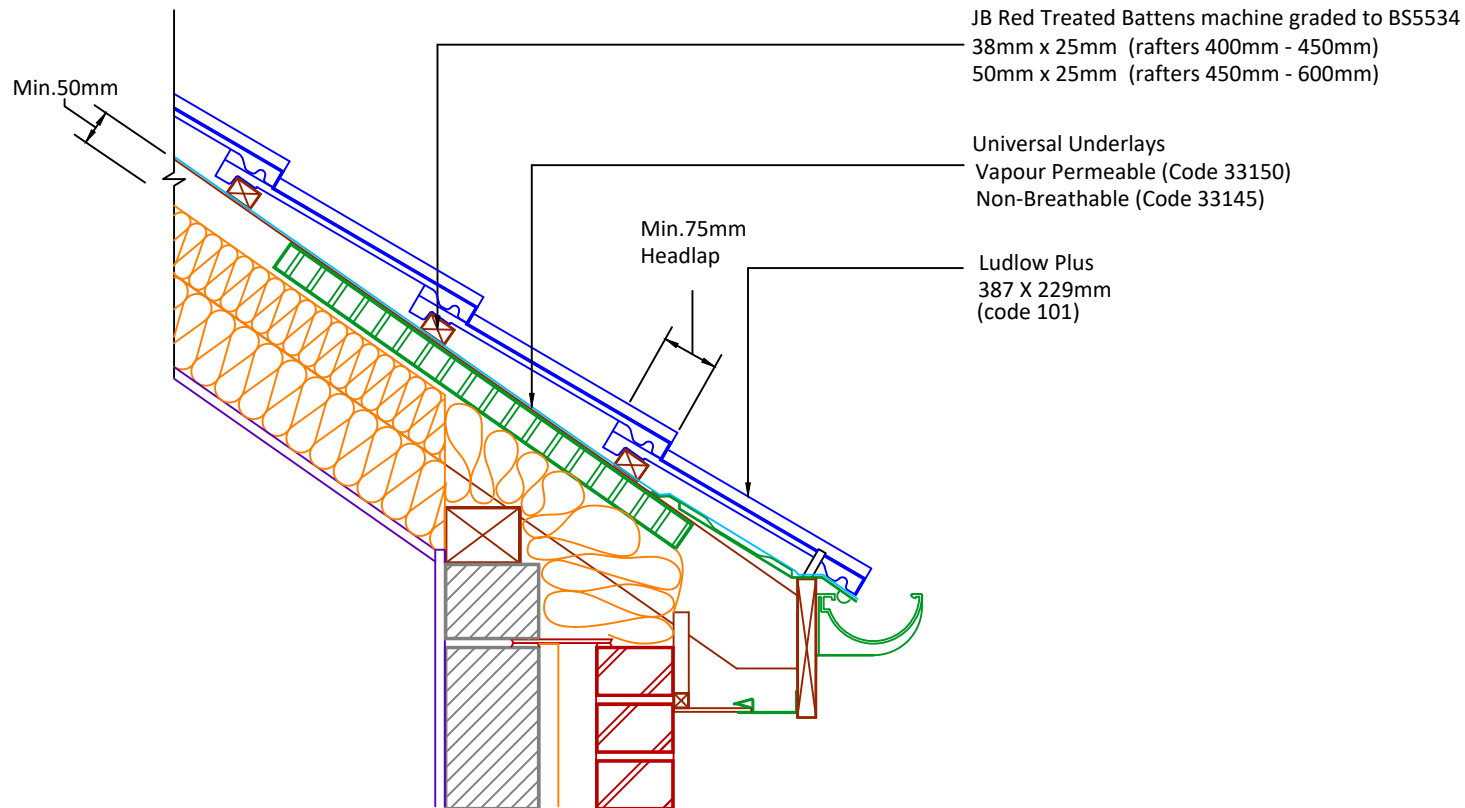

Ludlow Plus Eave Clip & Nail Packs  
Code 30277 (100 No)

Continuous Rafter Roll (2x6 metre)  
(Available for purchase separately)  
Code 46323

DRAWING NUMBER  
35710135

DRAWING REVISION  
A

DRAWING TITLE

Soffit Ventilated Eaves 25mm - Warm Roof

SCALE

1:10

Ludlow  
Plus