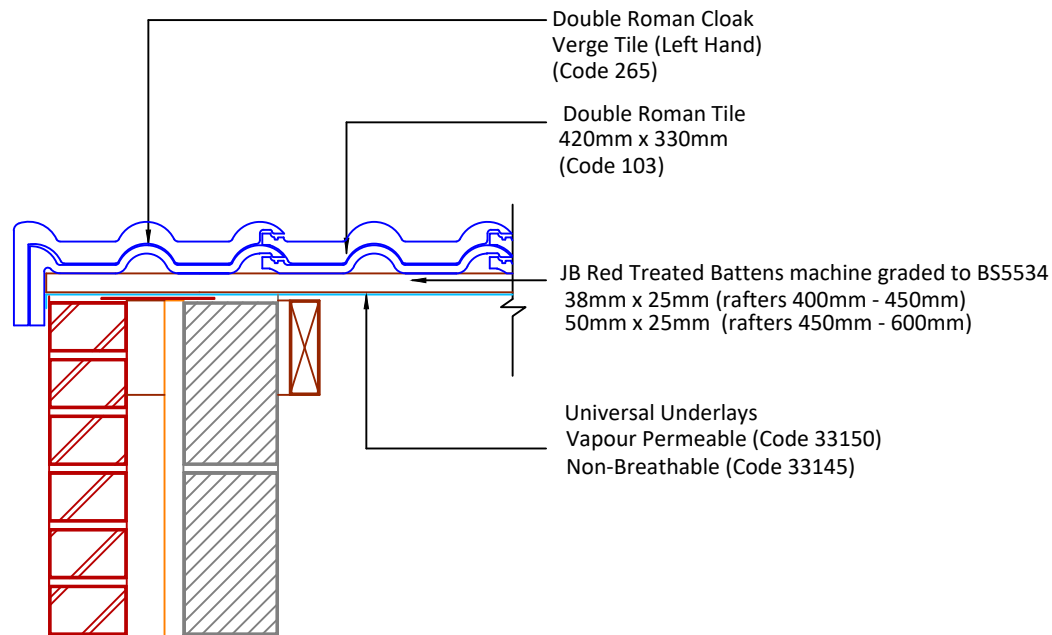

▲ Tilefix ▲ Specrite

▲ Estimator ▲ BIM

Visit marley.co.uk/technical-services for a full suite of online tools to help with your roof design, specification and fixing.

Feel free to talk to our experts at any time on 01283 722588.

Associated products & fixings

DRAWING NUMBER
43510300

DRAWING REVISION
A

DRAWING TITLE

Cloak Verge to Brickwork - LH

SCALE

1:10

Double Roman