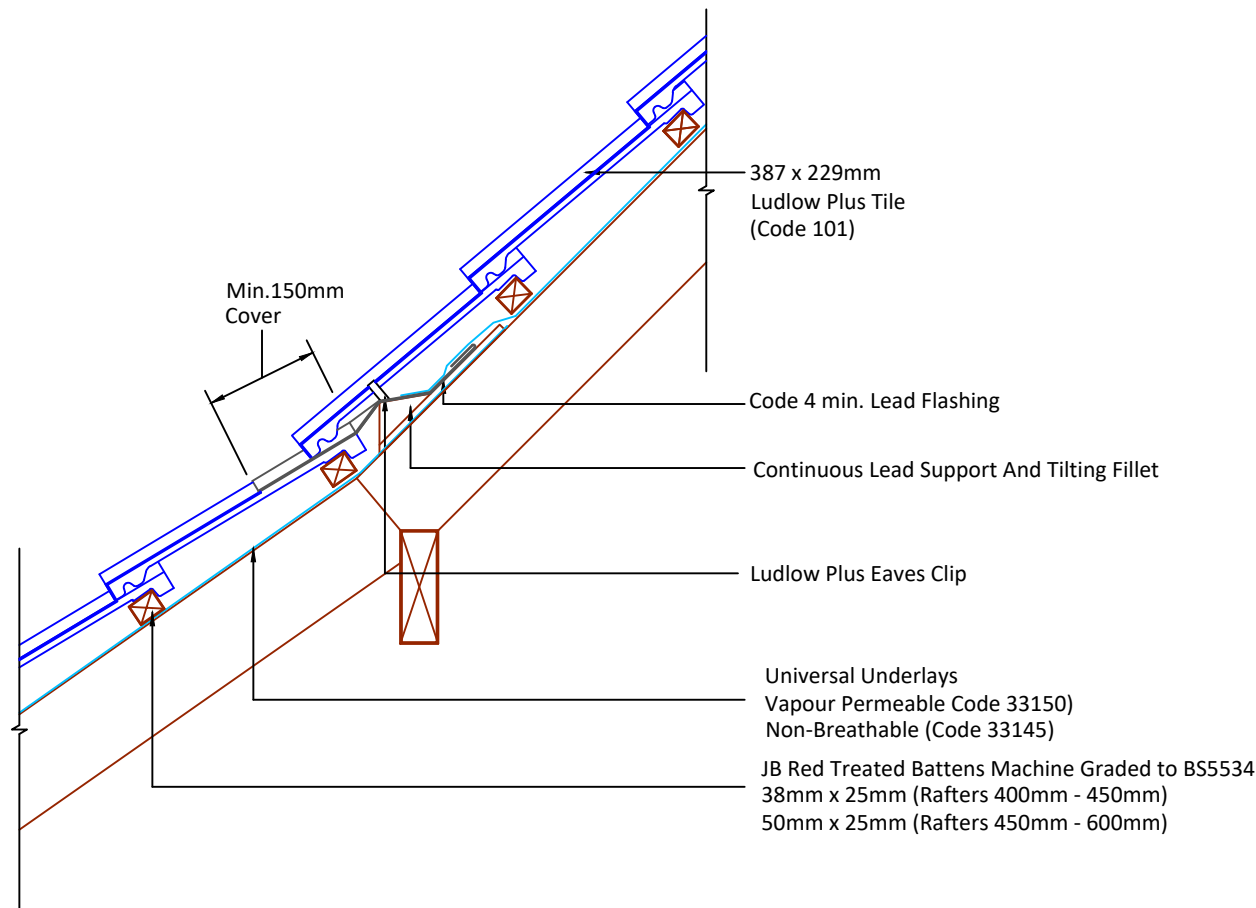

Tilefix Specrite

Estimator BIM

Visit marley.co.uk/technical-services for a full suite of online tools to help with your roof design, specification and fixing.

Feel free to talk to our experts at any time on 01283 722588.

Associated products & fixings

Ludlow Plus Aluminium Nail Pack
Code 30350 (500g)

Ludlow Plus SoloFix Tile Clips
Code 30440 (100 Pack)
Code 30430 (500 Pack)

Ludlow Plus Verge Clip & Nail Pack
Code 30290 (50 Pack)

DRAWING NUMBER
80010135

DRAWING REVISION
A

DRAWING TITLE

Change of Roof Pitch

SCALE

1:10

Ludlow Plus