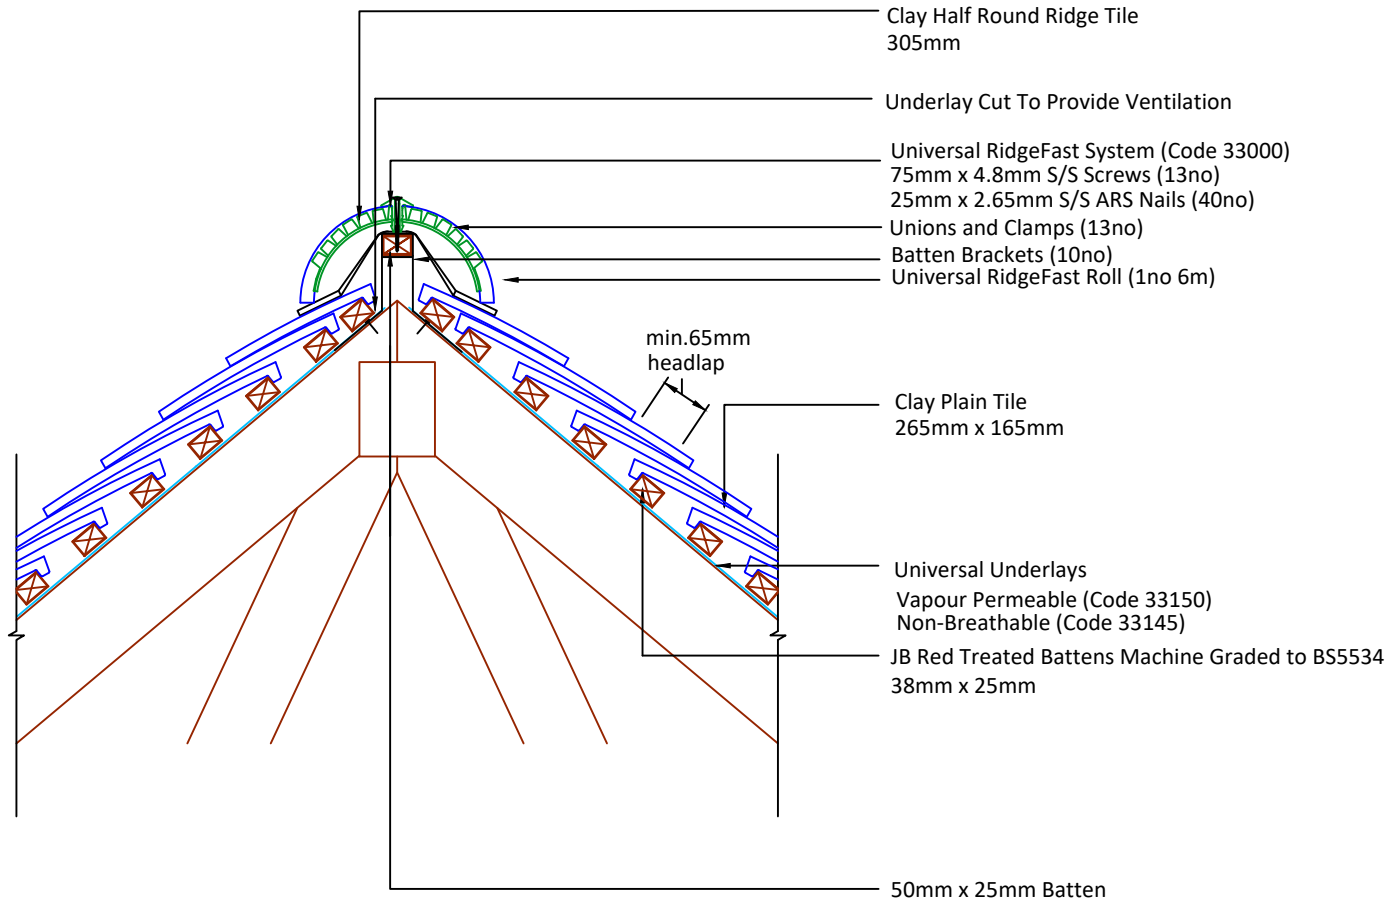

Feel free to talk to our experts at any time on 01283 722588.

Associated products & fixings  
RidgeFast/HipFast Union Pack  
Code 53303 (6 Unions)

DRAWING NUMBER  
792CPT40

DRAWING REVISION  
B

DRAWING TITLE

RidgeFast Dry Ventilated Ridge - Half Round

SCALE

1:10

Clay Plain