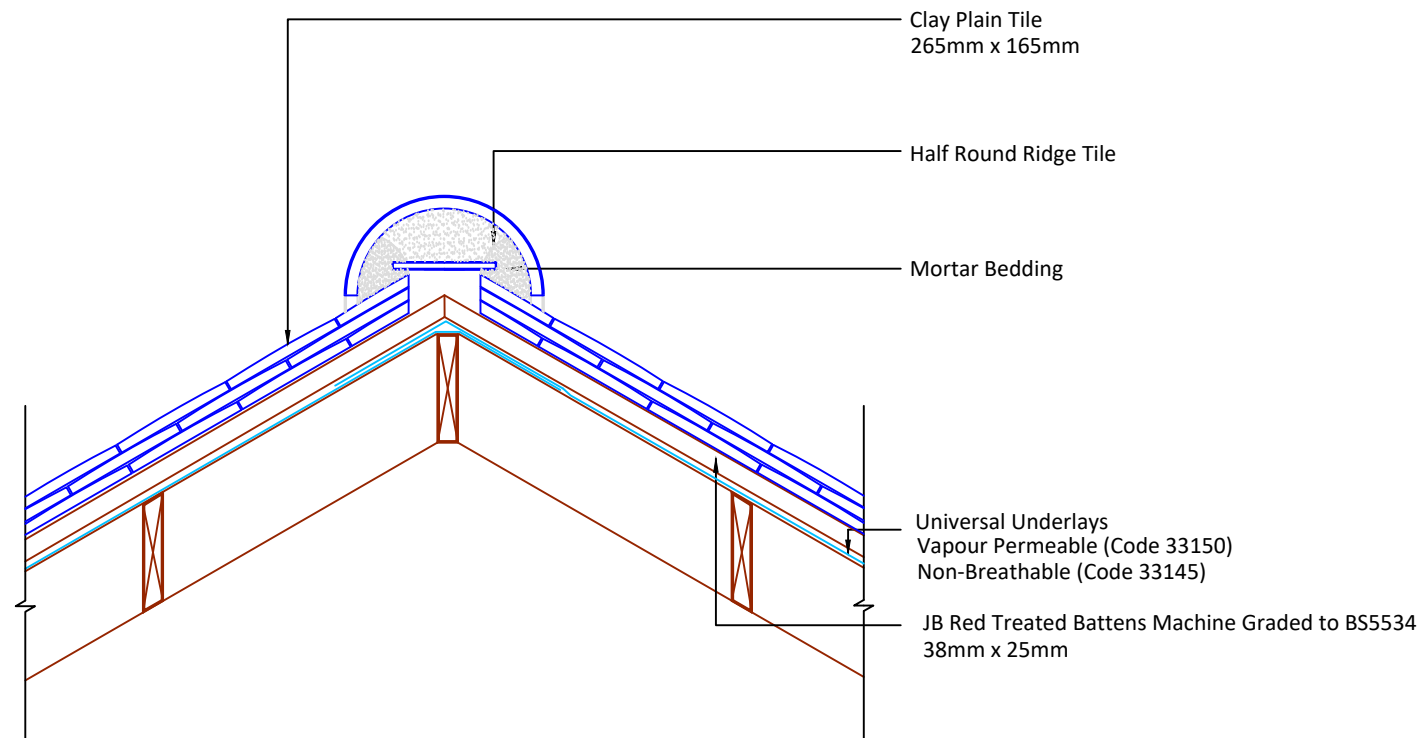

▲ Tilefix ▲ Specrite
▲ Estimator ▲ BIM

Visit marley.co.uk/technical-services for a full suite of online tools to help with your roof design, specification and fixing.

Feel free to talk to our experts at any time on 01283 722588.

Associated products & fixings

Plain Aluminium Nail Pack
Code 30348 (500g)

DRAWING NUMBER

557CPT00

DRAWING REVISION

A

DRAWING TITLE

Mortar Bedded Hip - Half Round

SCALE

1:10

Clay Plain