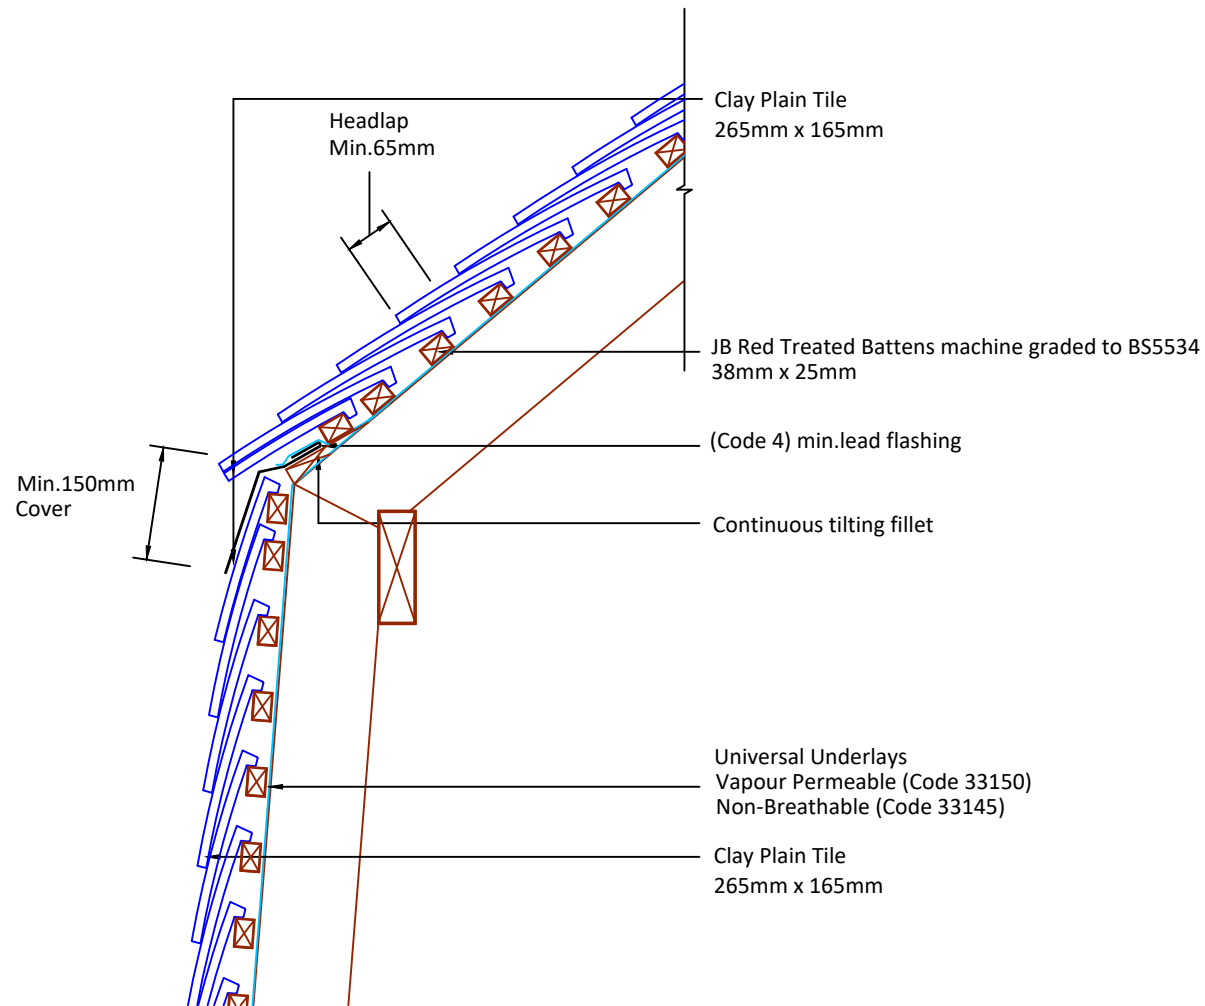

Feel free to talk to our experts at any time on  
01283 722588.

Associated products & fixings

Plain Aluminium Nail Pack  
Code 30348 (500g)

DRAWING NUMBER  
802CPT40

DRAWING REVISION  
A

DRAWING TITLE

Mansard - Tiling Below Change of Pitch

SCALE

1:10

Clay Plain