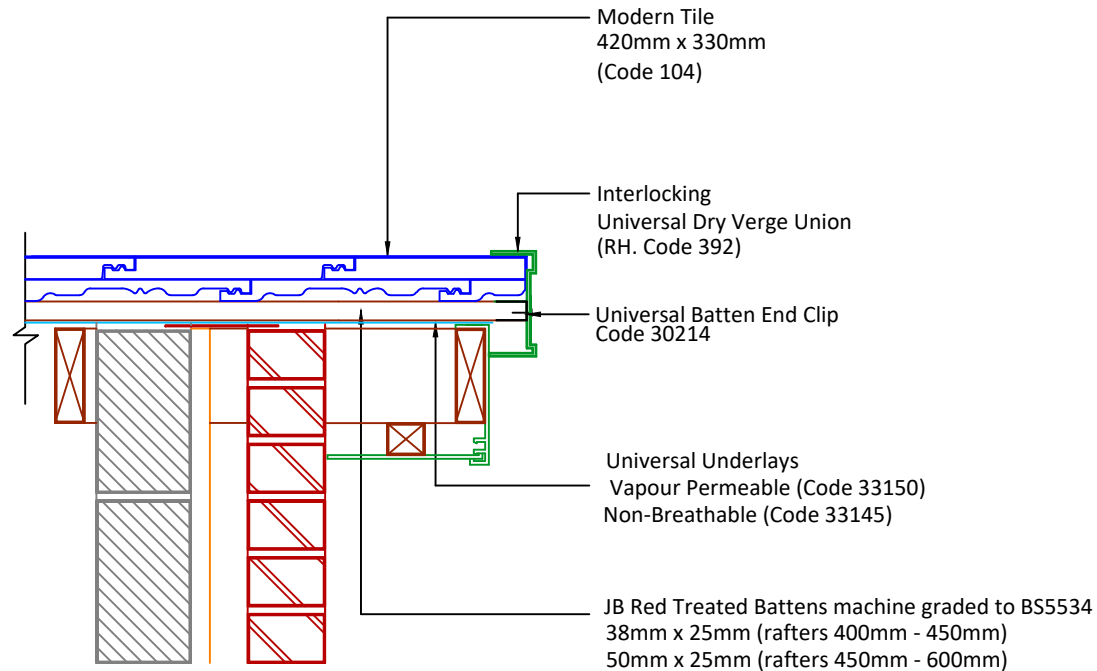

▲ Tilefix ▲ Specrite

▲ Estimator ▲ BIM

Visit marley.co.uk/technical-services for a full suite of online tools to help with your roof design, specification and fixing.

Feel free to talk to our experts at any time on 01283 722588.

Associated products & fixings
Modern Aluminium Nail Pack
Code 30350 (500g)

Modern SoloFix Tile Clips
Code 30440 (100 Pack)
Code 30430 (500 Pack)

Universal Batten End Clip
Code 30214 (Pack 56)

Universal Dry Verge Starter Kit
Code 53931

DRAWING NUMBER
41210400

DRAWING REVISION
B

DRAWING TITLE

Universal Dry Verge to Bargeboard - RH

SCALE

1:10

Modern