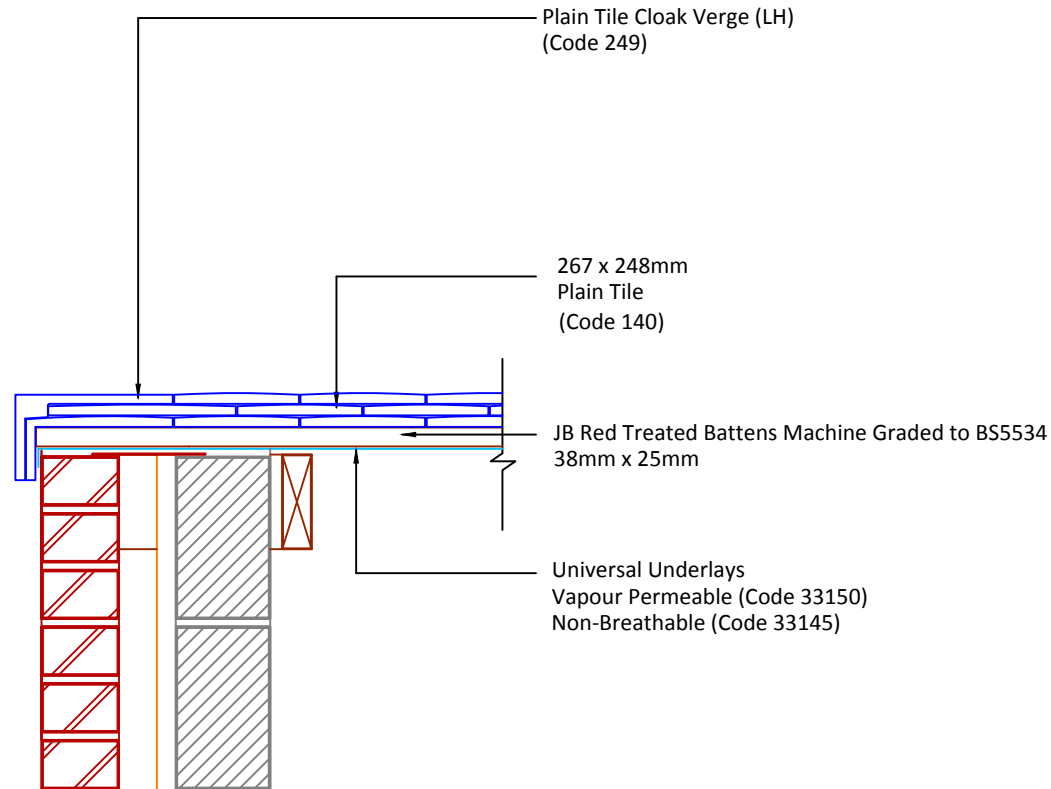

▲ Tilefix

▲ Specrite

▲ Estimator

▲ BIM

Visit marley.co.uk/technical-services for a full suite of online tools to help with your roof design, specification and fixing.

Feel free to talk to our experts at any time on 01283 722588.

Associated products & fixings

DRAWING NUMBER

43514000

DRAWING REVISION

A

DRAWING TITLE

Cloak Verge to Brickwork - LH

SCALE

1:10

Plain