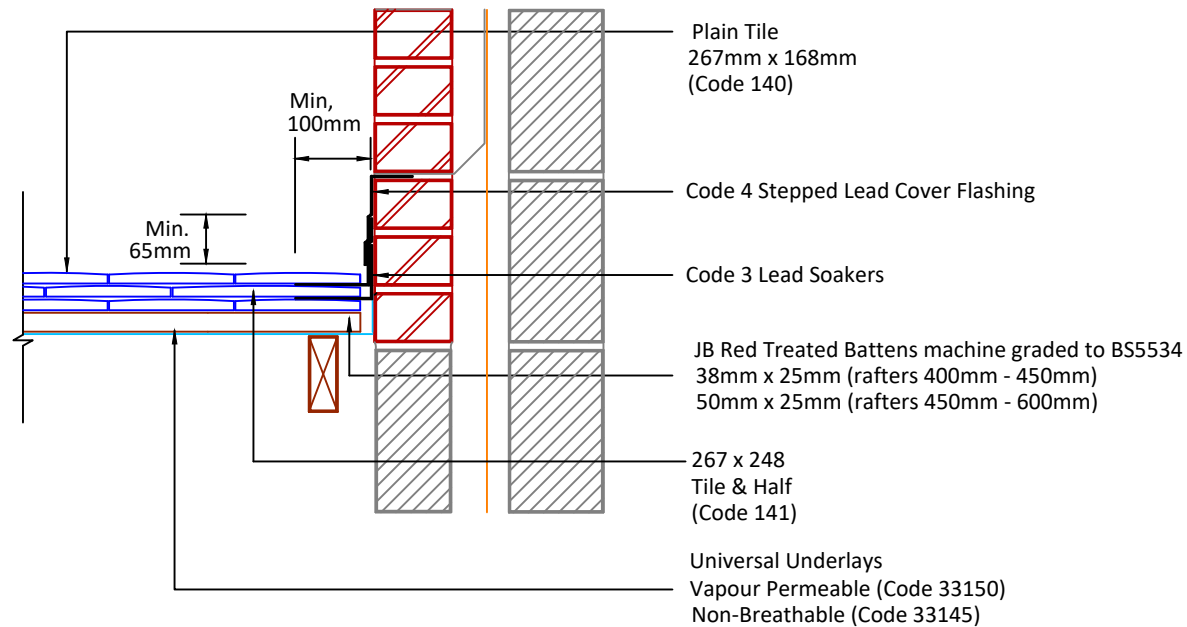

Feel free to talk to our experts at any time on 01283 722588.

Associated products & fixings

Plain Aluminium Nail Pack  
Code 30348 (500g)

DRAWING NUMBER  
66214000

DRAWING REVISION  
A

DRAWING TITLE

Side Abutment - Step Flashing with Soakers

SCALE

1:10

Plain