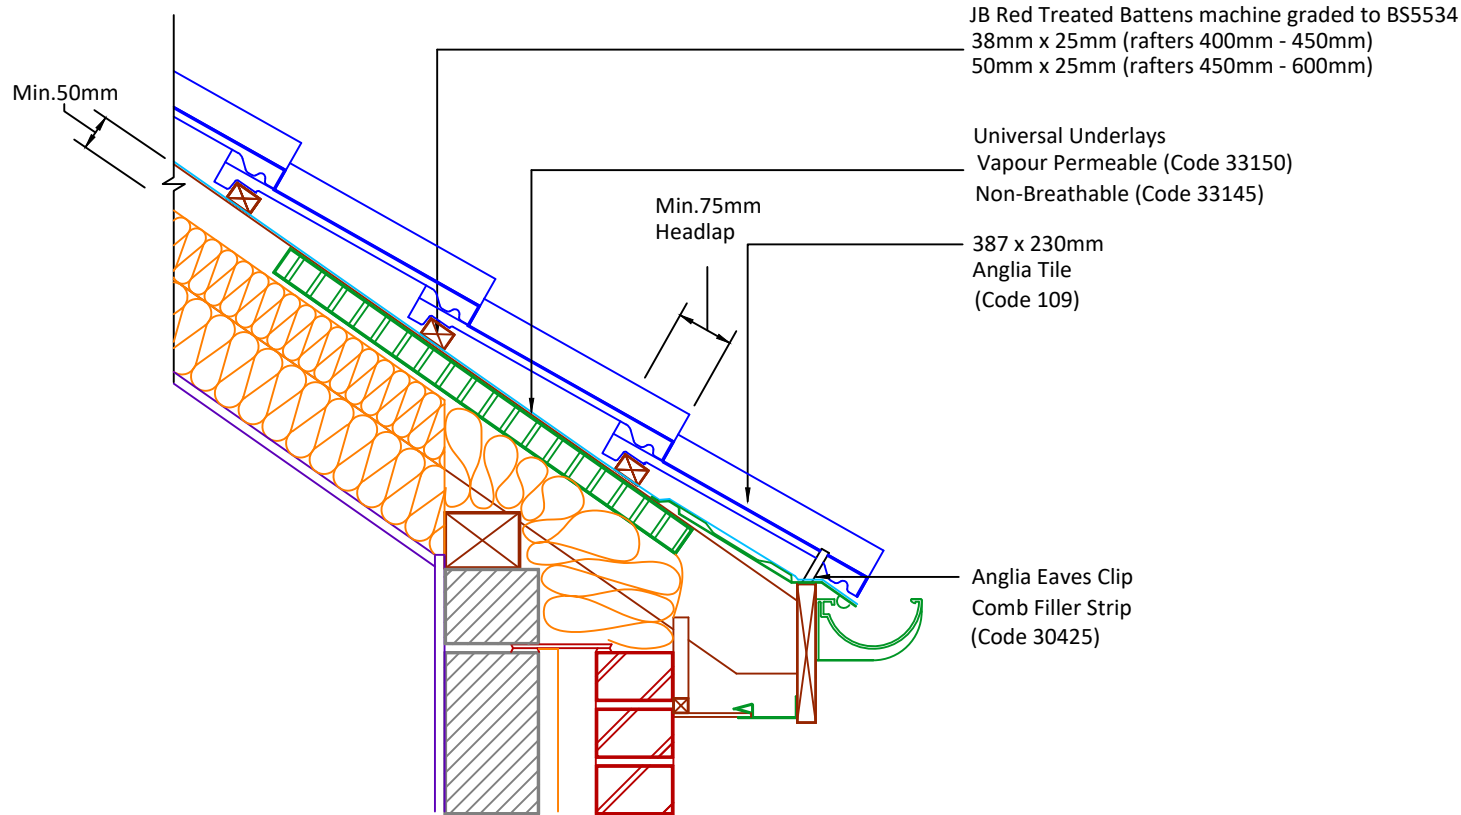

▲ Tilefix ▲ Specrite

▲ Estimator ▲ BIM

Visit marley.co.uk/technical-services for a full suite of online tools to help with your roof design, specification and fixing.

Feel free to talk to our experts at any time on 01283 722588.

Associated products & fixings

Anglia Aluminium Nail Pack
Code 30349 (500g)

Anglia SoloFix Tile Clips
Code 30444 (100 Pack)
Code 30434 (500 Pack)

Anglia Eave Clip & Nail Packs
Code 30274 (100 No)

Continuous Rafter Roll (2x6 metre)
(Available for purchase separately)
Code 46323

DRAWING NUMBER
35718635

DRAWING REVISION
A

DRAWING TITLE

Soffit Ventilated Eaves 25mm - Warm Roof

SCALE

1:10

Anglia