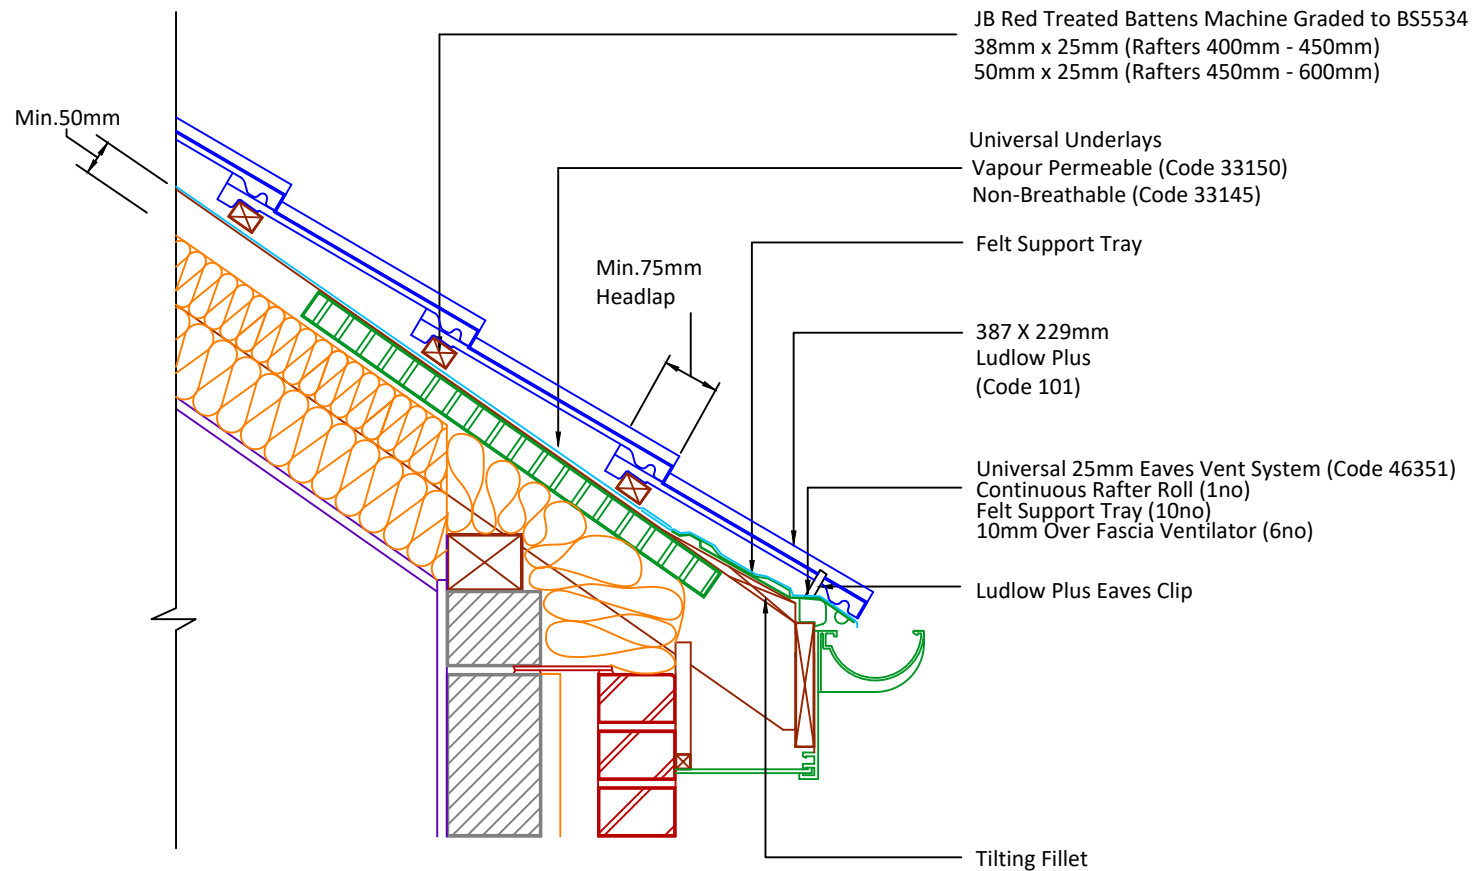

Ludlow Plus Eave Clip & Nail Packs  
Code 30277 (100 No)

Continuous Rafter Roll (2x6 metre)  
(Available for purchase separately)  
Code 46323

DRAWING NUMBER  
35210135

DRAWING REVISION  
A

DRAWING TITLE

Fascia Ventilated Eaves 25mm - Warm Roof

SCALE

1:10

Ludlow  
Plus