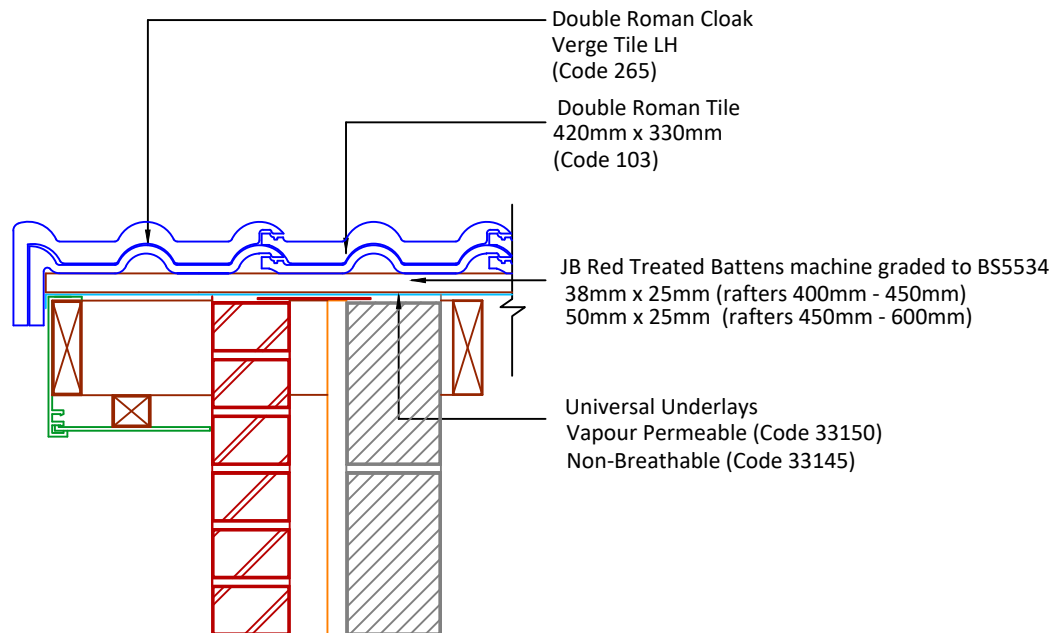

Feel free to talk to our experts at any time on 01283 722588.

Associated products & fixings

DRAWING NUMBER  
43310300

DRAWING REVISION  
A

DRAWING TITLE

Cloak Verge to Bargeboard - LH

SCALE

1:10

Double Roman