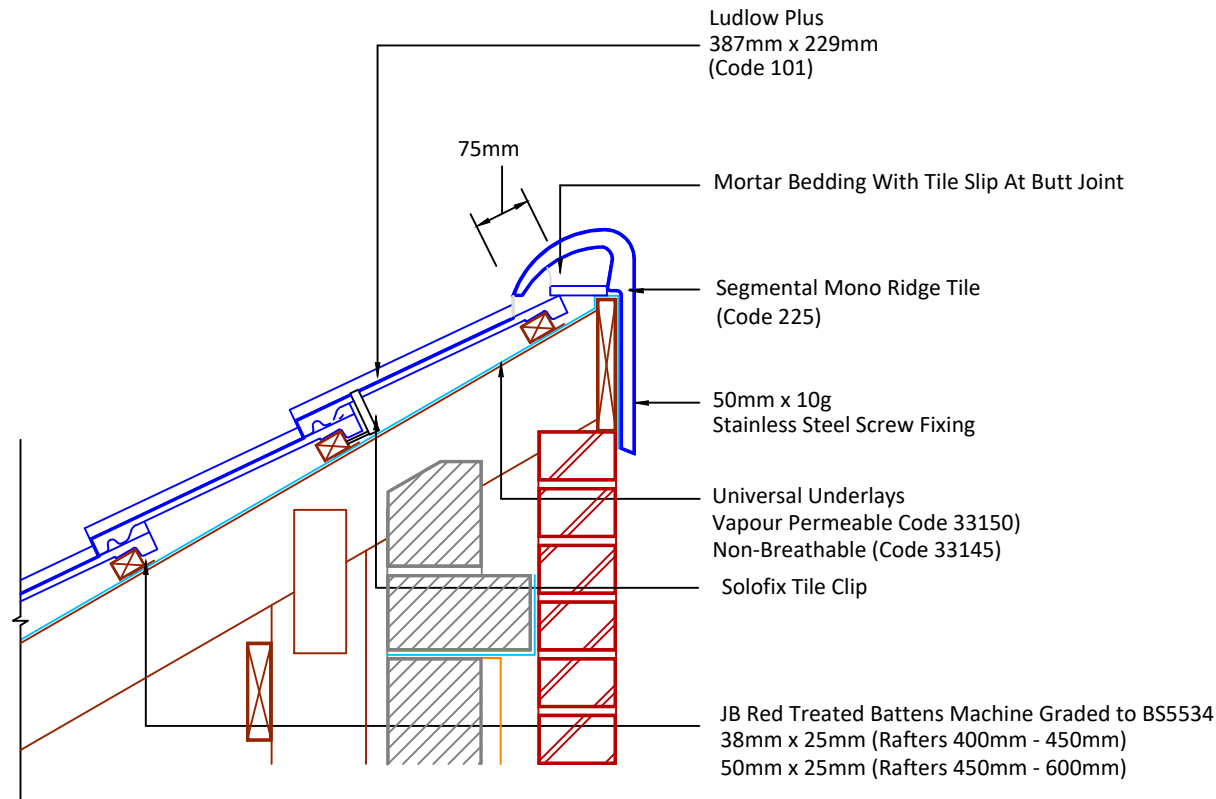

▲ Tilefix ▲ Specrite

▲ Estimator ▲ BIM

Visit marley.co.uk/technical-services for a full suite of online tools to help with your roof design, specification and fixing.

Feel free to talk to our experts at any time on 01283 722588.

Associated products & fixings

Ludlow Plus Aluminium Nail Pack
Code 30350 (500g)

Ludlow Plus SoloFix Tile Clips
Code 30440 (100 Pack)
Code 30430 (500 Pack)

DRAWING NUMBER
78010130

DRAWING REVISION
A

DRAWING TITLE

Mortar Bedded Mono-Ridge - Segmental

SCALE

1:10

Ludlow
Plus