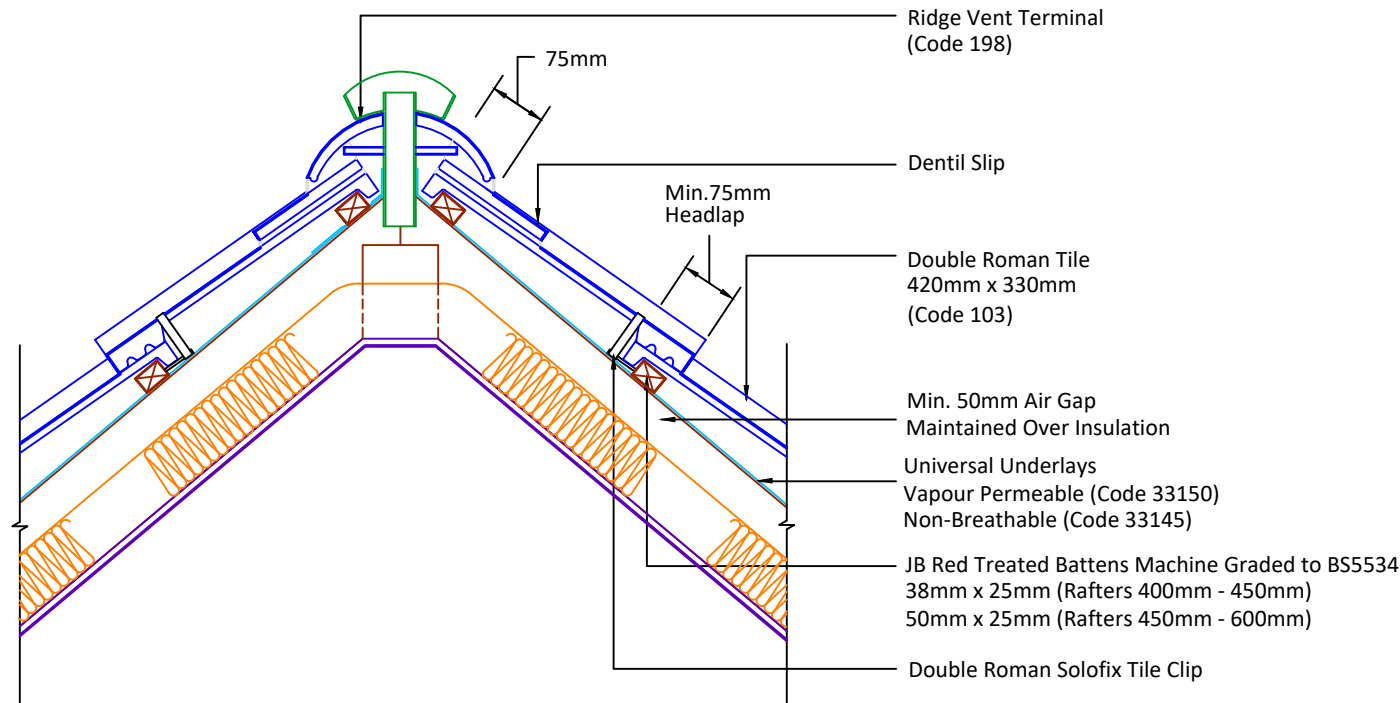

Visit marley.co.uk/technical-services for a full suite of online tools to help with your roof design, specification and fixing.

Feel free to talk to our experts at any time on 01283 722588.

Associated products & fixings

Double Roman Aluminium Nail Pack
 Code 30351 (500g)

Double Roman SoloFix Tile Clips
 Code 30443 (100 Pack)
 Code 30433 (500 Pack)

DRAWING NUMBER
86110340

DRAWING REVISION
A

DRAWING TITLE

Warm Roof Ventilation - Mortar Bedded

SCALE

1:10

Double Roman