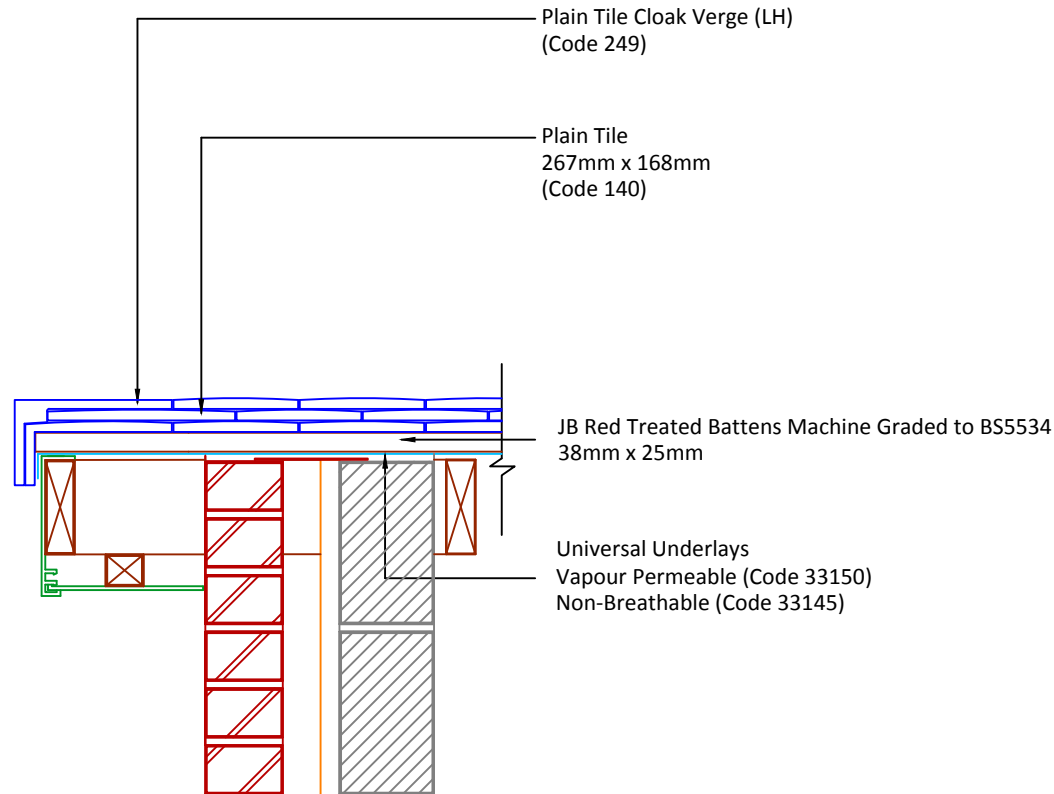

▲ Tilefix

▲ Specrite

▲ Estimator

▲ BIM

Visit marley.co.uk/technical-services for a full suite of online tools to help with your roof design, specification and fixing.

Feel free to talk to our experts at any time on 01283 722588.

Associated products & fixings

DRAWING NUMBER

43314000

DRAWING REVISION

A

DRAWING TITLE

Cloak Verge to Bargeboard - LH

SCALE

1:10

Plain