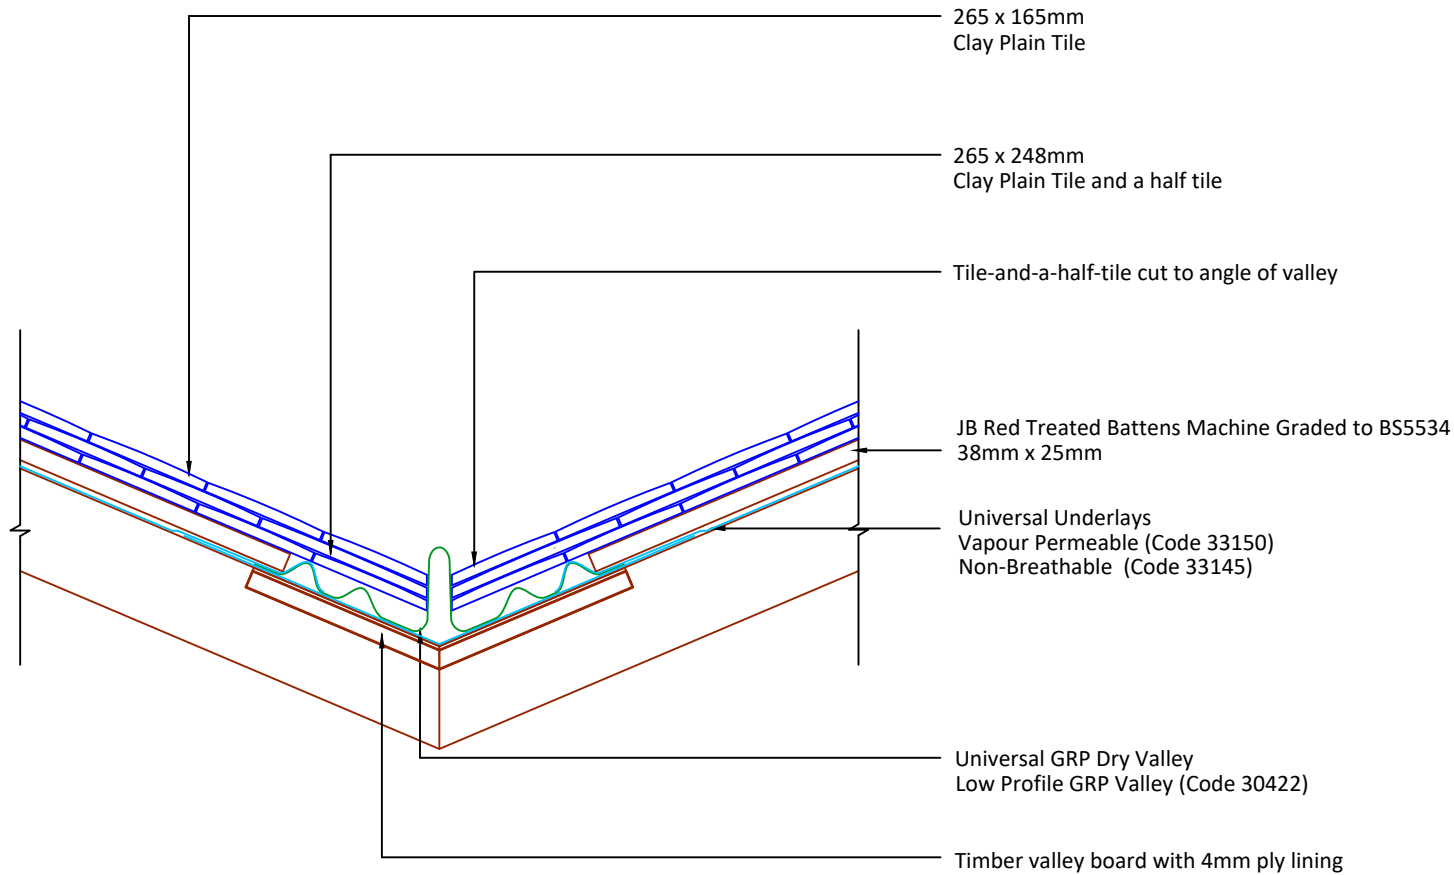

▲ Tilefix ▲ Specrite
▲ Estimator ▲ BIM

Visit marley.co.uk/technical-services
for a full suite of online tools to help with your
roof design, specification and fixing.

Feel free to talk to our experts at any time on
01283 722588.

Associated products & fixings

Plain Aluminium Nail Pack
Code 30348 (500g)

DRAWING NUMBER

606CPT00

DRAWING REVISION

B

DRAWING TITLE

GRP Dry Valley Low Profile

SCALE

1:10

Clay Plain