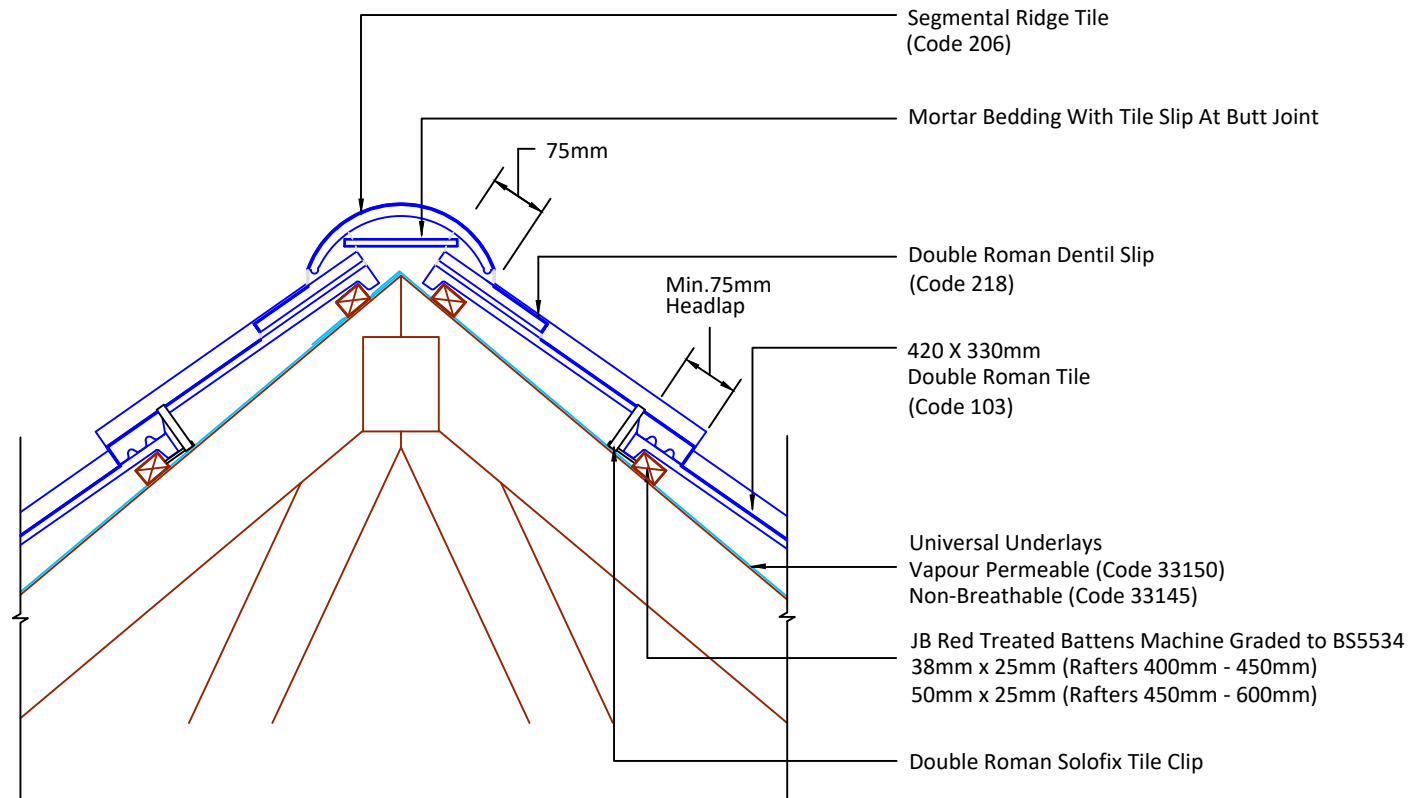

Tilefix Specrite

Estimator BIM

Visit marley.co.uk/technical-services for a full suite of online tools to help with your roof design, specification and fixing.

Feel free to talk to our experts at any time on 01283 722588.

Associated products & fixings
Double Roman Aluminium Nail Pack
Code 30351 (500g)

Double Roman SoloFix Tile Clips
Code 30443 (100 Pack)
Code 30433 (500 Pack)

DRAWING NUMBER
74010340

DRAWING REVISION
A

DRAWING TITLE

Mortar Bedded Ridge - Segmental

SCALE

1:10

Double Roman