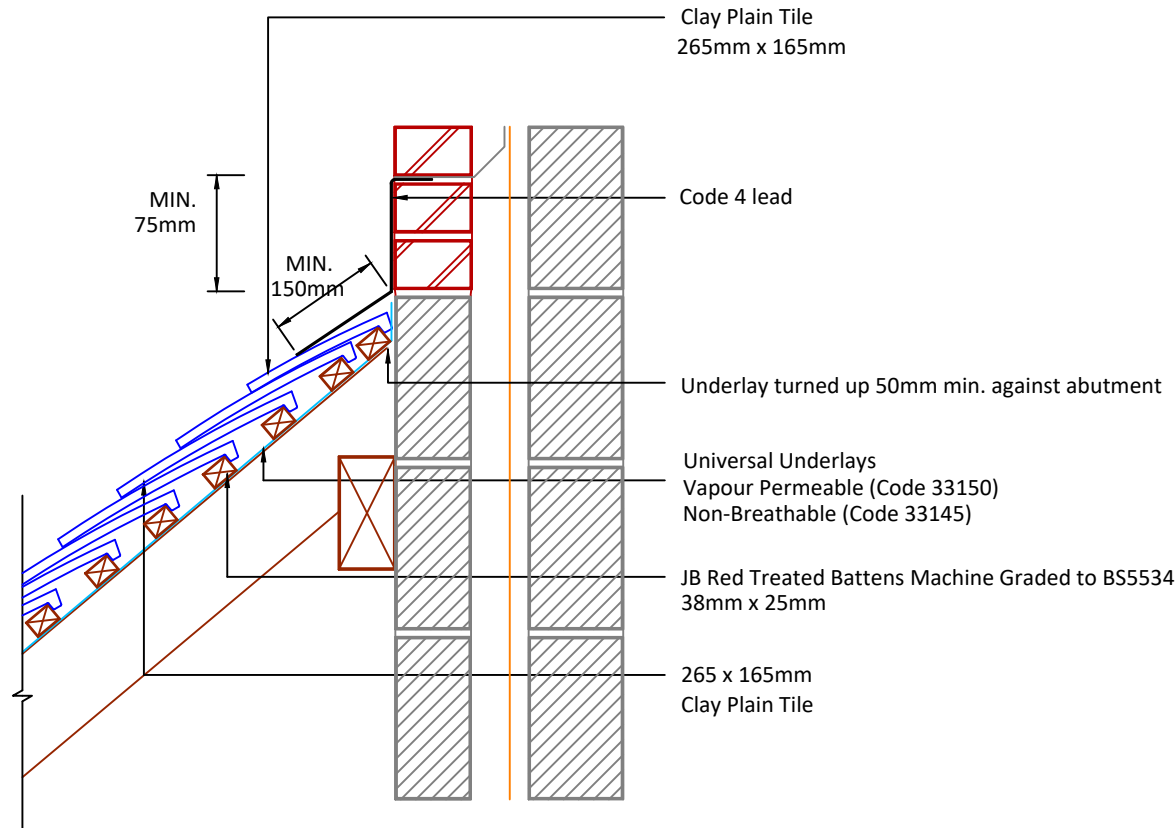

- Tilefix
- Specrite
- Estimator
- BIM

Visit marley.co.uk/technical-services for a full suite of online tools to help with your roof design, specification and fixing.

Feel free to talk to our experts at any time on 01283 722588.

Associated products & fixings

Plain Aluminium Nail Pack
Code 30348 (500g)

DRAWING NUMBER

670CPT40

DRAWING REVISION

A

DRAWING TITLE

Top Edge Abutment

SCALE

1:10

Clay Plain