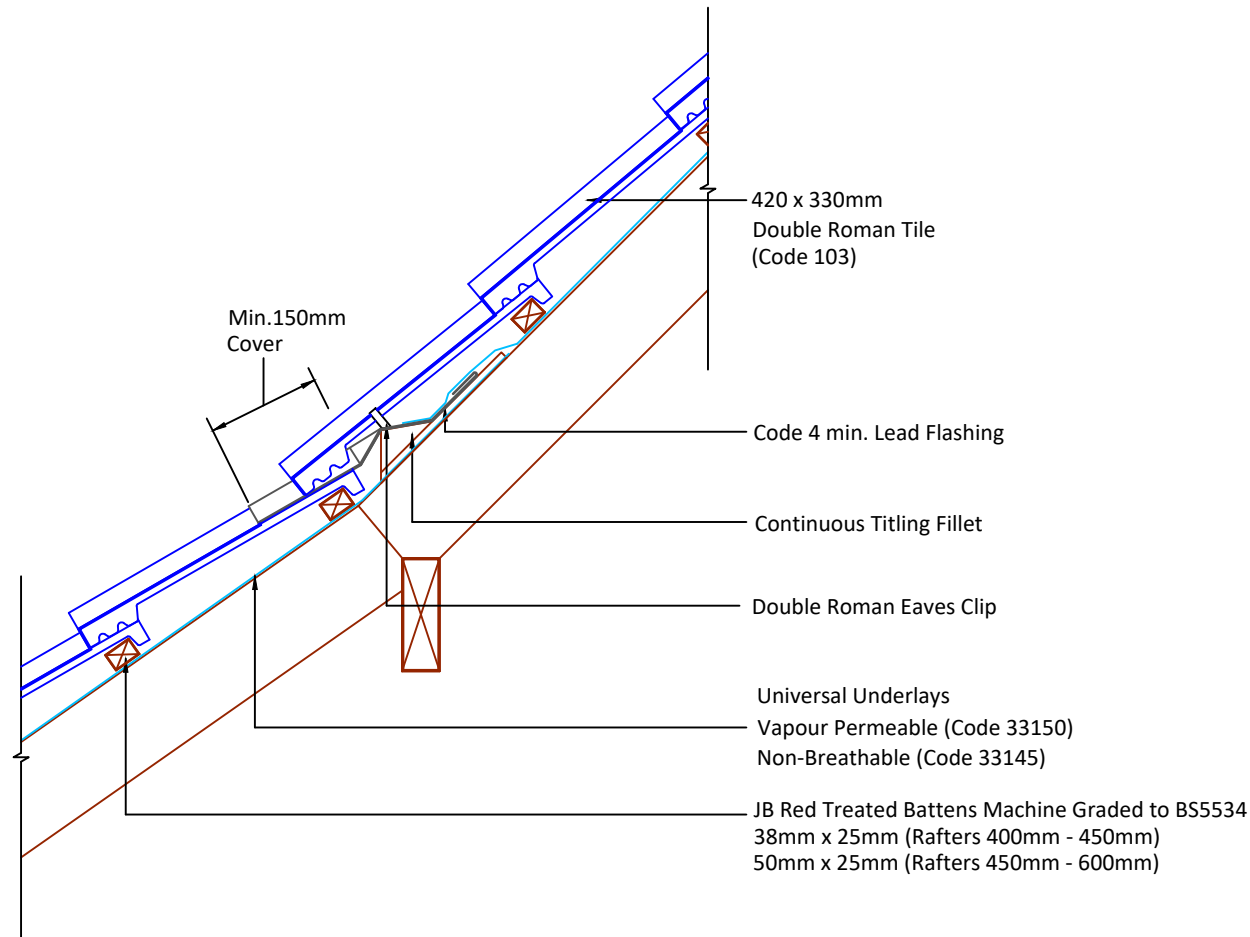

▲ Tilefix ▲ Specrite

▲ Estimator ▲ BIM

Visit marley.co.uk/technical-services for a full suite of online tools to help with your roof design, specification and fixing.

Feel free to talk to our experts at any time on 01283 722588.

Associated products & fixings

DRAWING NUMBER

DRAWING TITLE

SCALE

DRAWING REVISION

A

1:10

Double
Roman