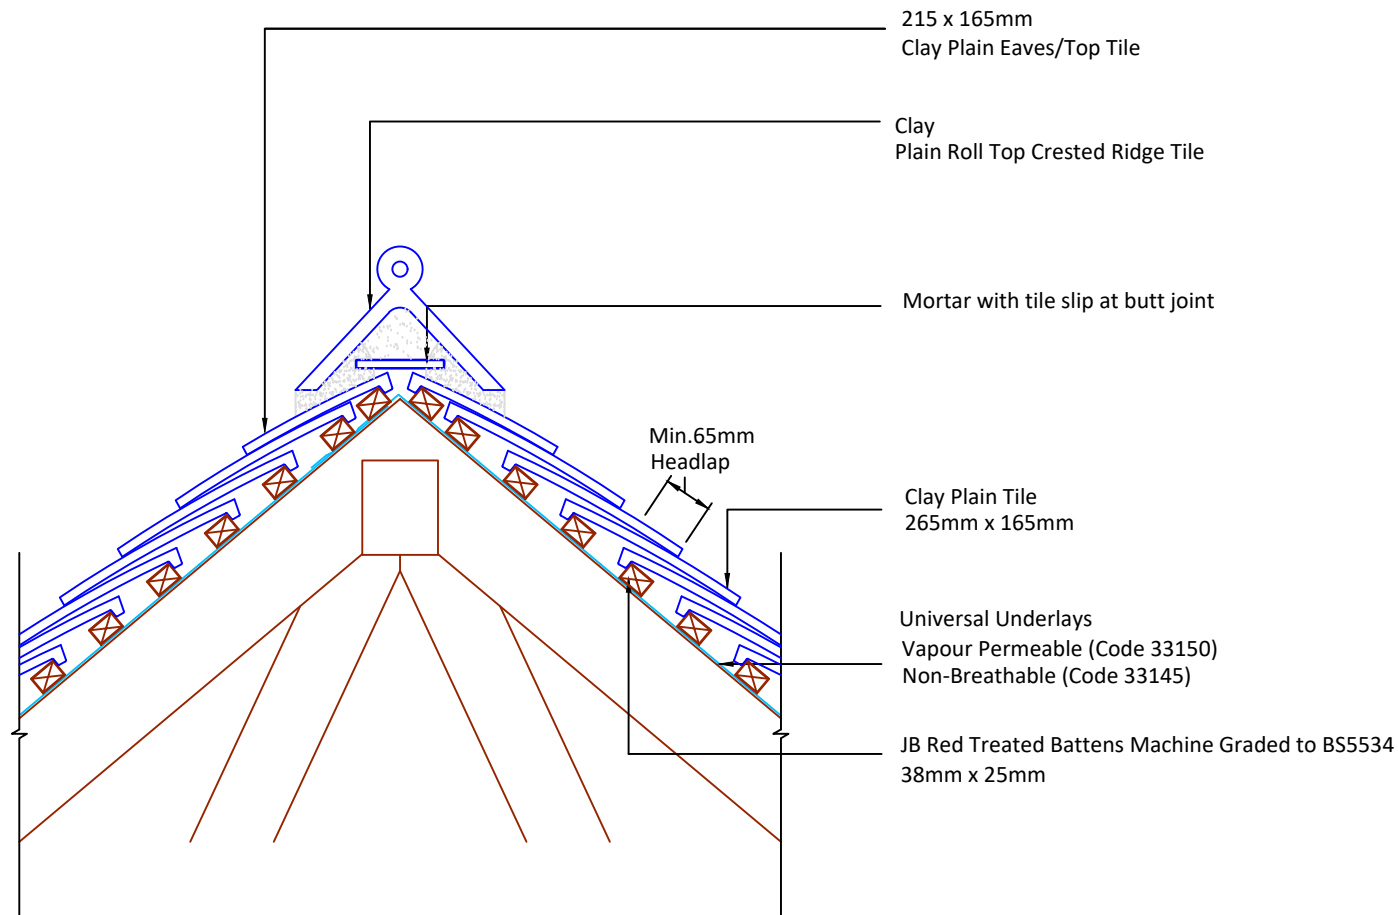

Feel free to talk to our experts at any time on 01283 722588.

Associated products & fixings

Plain Aluminium Nail Pack  
Code 30348 (500g)

DRAWING NUMBER  
742CPT40

DRAWING REVISION  
A

DRAWING TITLE

Mortar Bedded Ridge - Plain Roll Top Crested

SCALE

1:10

Clay Plain