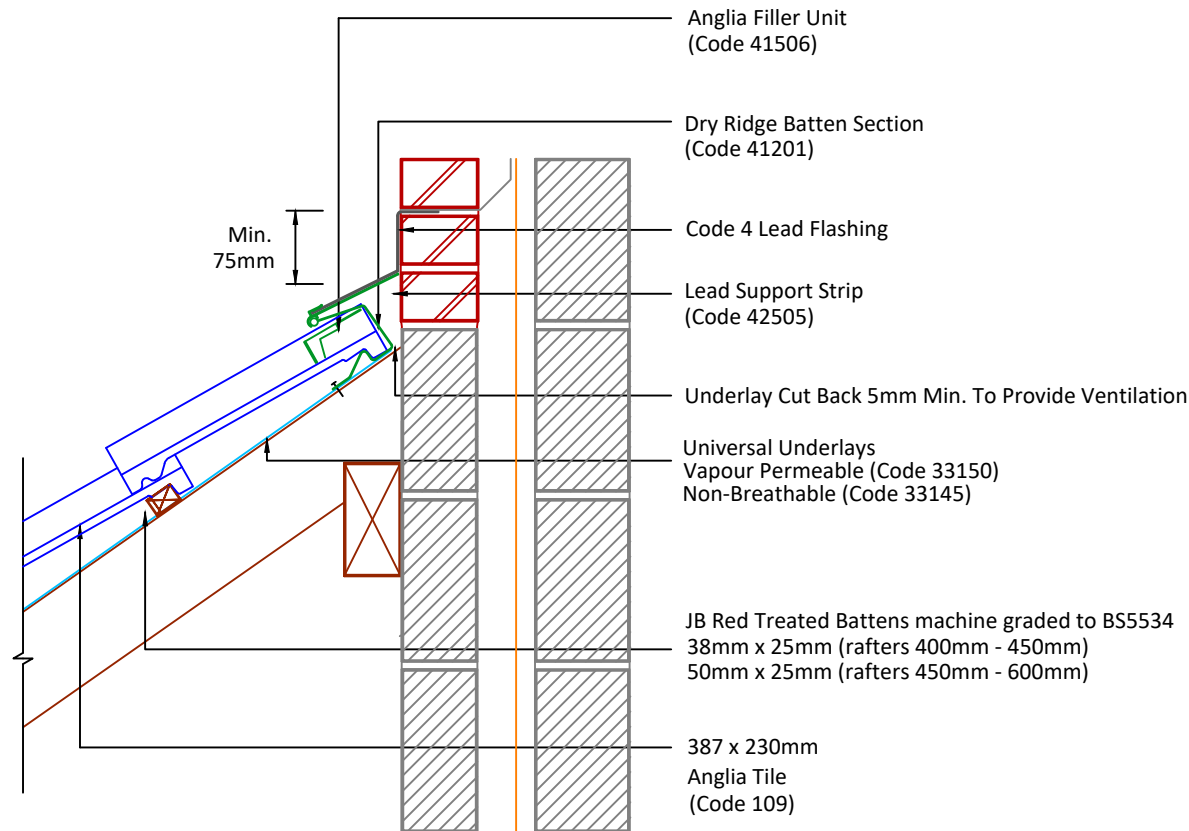

#### Associated products & fixings

Anglia Aluminium Nail Pack  
Code 30349 (500g)

Anglia SoloFix Tile Clips  
Code 30444 (100 Pack)  
Code 30434 (500 Pack)

Anglia Eave Clip & Nail Packs  
Code 30274 (100 No)

Batten Section Fixing Kit  
Code 41000

DRAWING NUMBER  
67518635

DRAWING REVISION  
B

DRAWING TITLE

Top Edge Ventilated Abutment

SCALE

1:10

Anglia