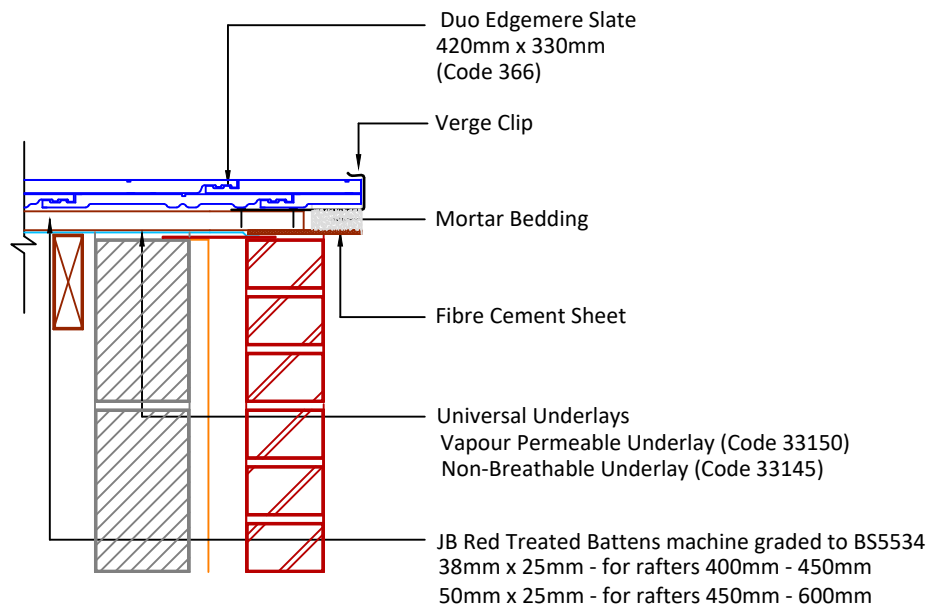

Tilefix Specrite
Estimator BIM

Visit marley.co.uk/technical-services for a full suite of online tools to help with your roof design, specification and fixing.

Feel free to talk to our experts at any time on 01283 722588.

Associated products & fixings

Duo Edgemere Aluminium Nail Pack
Code 30398 (500g Pack)

Duo Edgemere SoloFix Tile Clips
Code 30441 (100 Pack)
Code 30431 (500 Pack)

Duo Edgemere RH Verge Clip & Nail Pack
Code 30263 (50 Pack)

Duo Edgemere LH Verge Clip & Nail Pack
Code 30263 (50 Pack)

DRAWING NUMBER
44636600

DRAWING REVISION
A

DRAWING TITLE

Mortar Bedded Verge with Bedded Fibre Cement Undercloak RH

SCALE

1:10

Duo-Edgemere