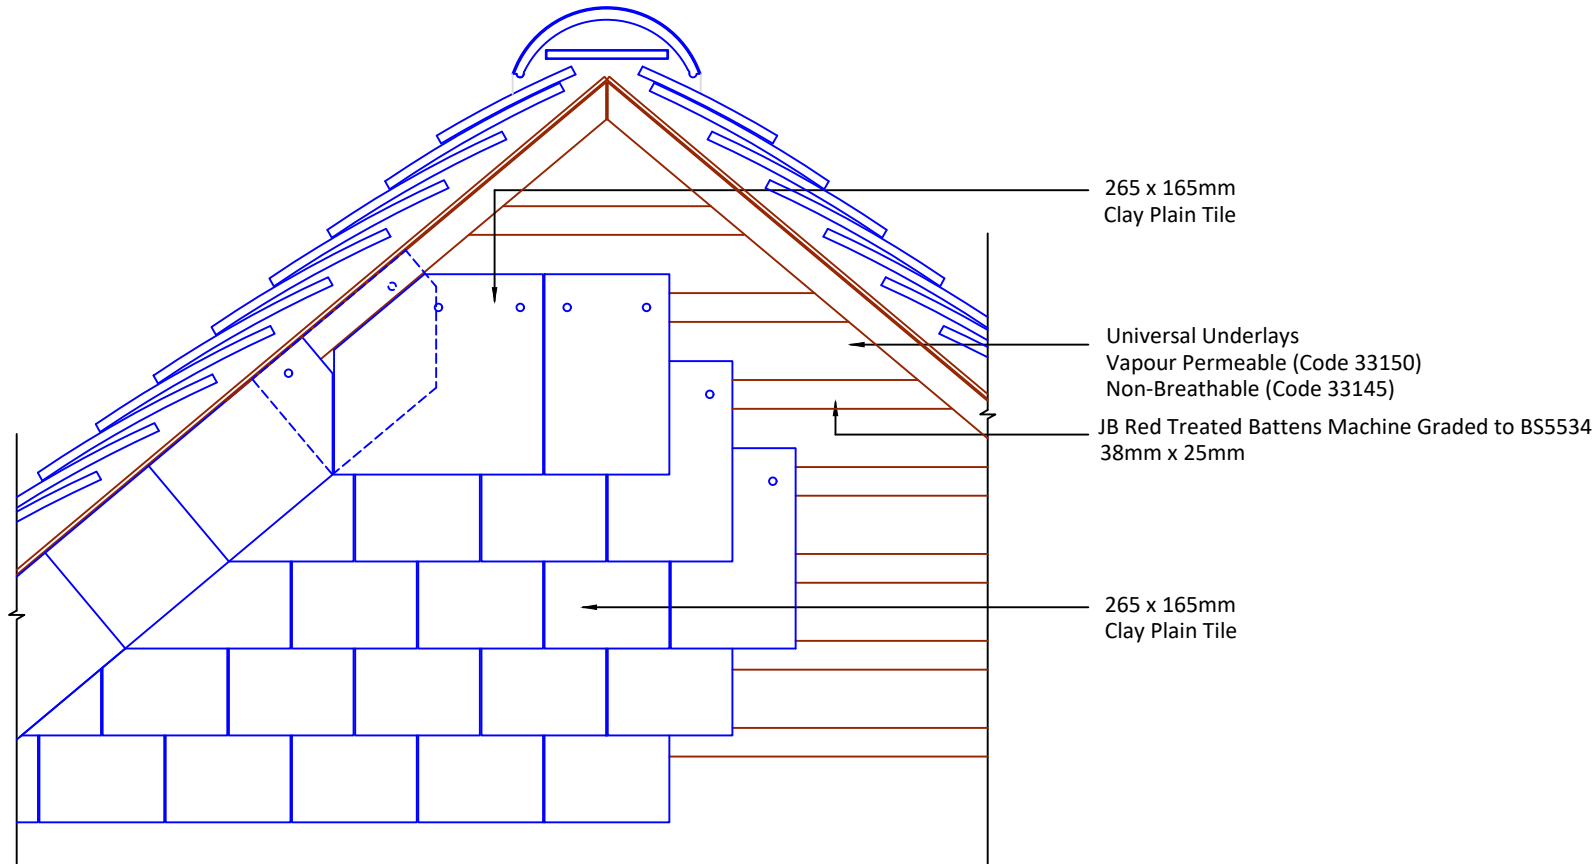

- Tilefix
- Specrite
- Estimator
- BIM

Visit marley.co.uk/technical-services for a full suite of online tools to help with your roof design, specification and fixing.

Feel free to talk to our experts at any time on 01283 722588.

Associated products & fixings

DRAWING NUMBER

961CPT40

DRAWING REVISION

A

DRAWING TITLE

Junction with Roof Verge - Sussex Cut

SCALE