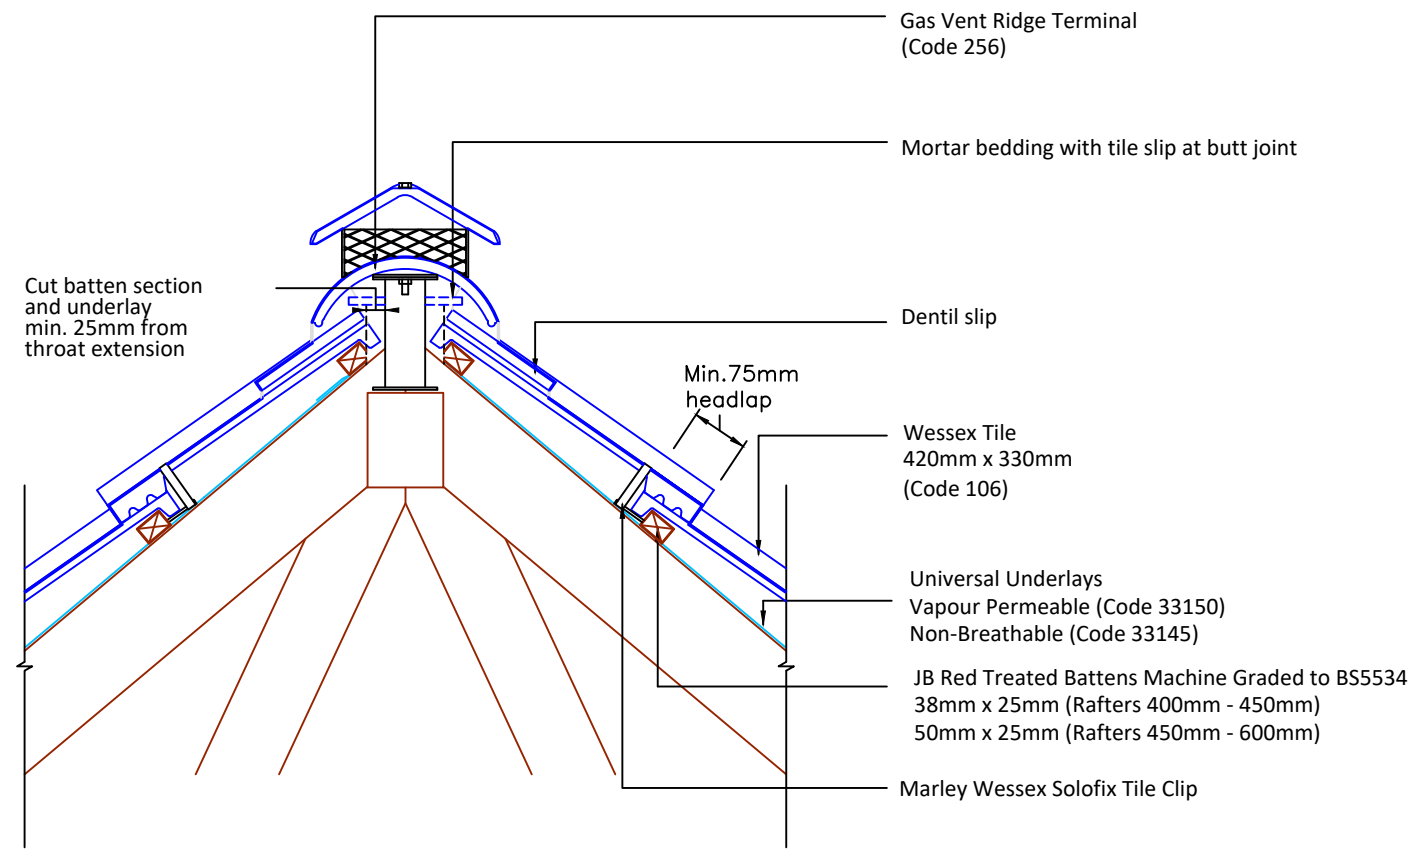

- ▲ Tilefix ▲ Specrite
- ▲ Estimator ▲ BIM

Visit marley.co.uk/technical-services for a full suite of online tools to help with your roof design, specification and fixing.

Feel free to talk to our experts at any time on 01283 722588.

- Associated products & fixings
- Wessex SoloFix Tile Clips
 - Code 30442 (100 Pack)
 - Code 30432 (500 Pack)

DRAWING NUMBER	86410640
DRAWING REVISION	A

DRAWING TITLE	Ridge Gas Ventilation - Mortar Bedded
---------------	---------------------------------------

SCALE	1:10
-------	------

Wessex