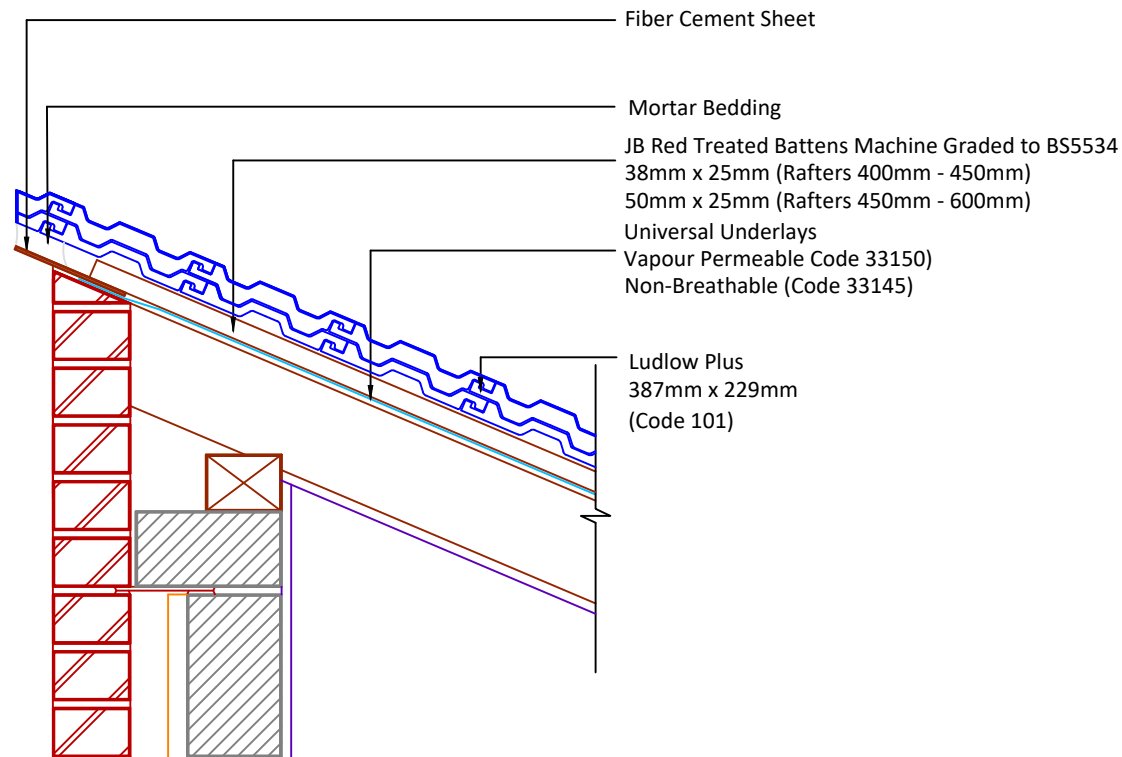

▲ Tilefix ▲ Specrite

▲ Estimator ▲ BIM

Visit marley.co.uk/technical-services for a full suite of online tools to help with your roof design, specification and fixing.

Feel free to talk to our experts at any time on 01283 722588.

Associated products & fixings

Ludlow Plus Aluminium Nail Pack
Code 30350 (500g)

Ludlow Plus SoloFix Tile Clips
Code 30440 (100 Pack)
Code 30430 (500 Pack)

Ludlow Plus Verge Clip & Nail Pack
Code 30290 (50 Pack)

DRAWING NUMBER
44310100

DRAWING REVISION
A

DRAWING TITLE

Mortar Bedded Raking Verge with Bedded Fibre Cement Undercloak LH

SCALE

1:10

Ludlow Plus