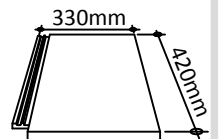

DRAWING NUMBER
60635500

DRAWING TITLE

GRP Dry Valley Low Profile

SCALE

1:10

Edgemere