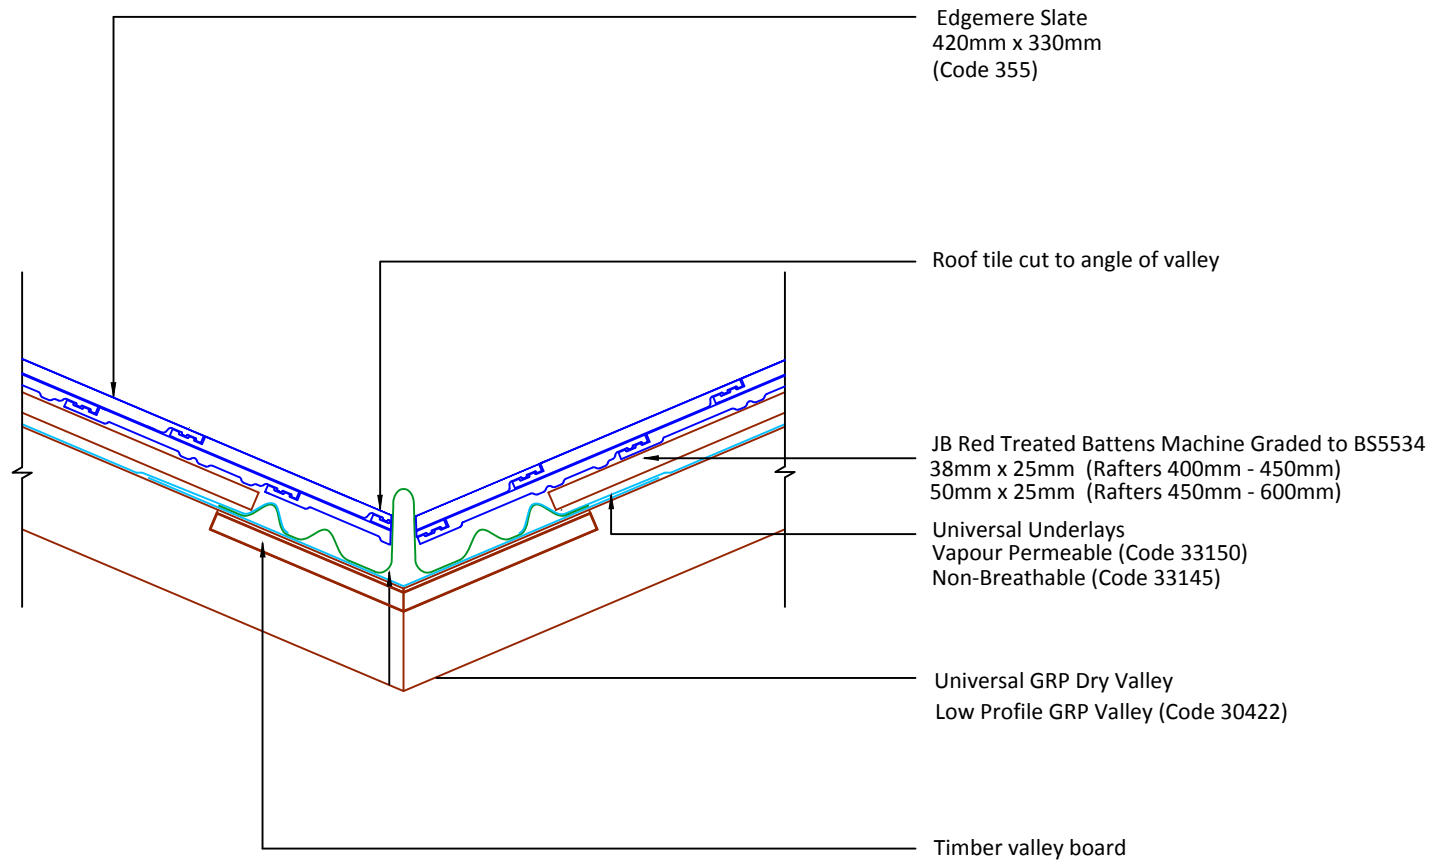

▲ Tilefix ▲ Specrite

▲ Estimator ▲ BIM

Visit marley.co.uk/technical-services for a full suite of online tools to help with your roof design, specification and fixing.

Feel free to talk to our experts at any time on 01283 722588.

Associated products & fixings

Edgemere Aluminium Nail Pack
Code 30398 (500g)

Edgemere SoloFix Tile Clips
Code 30441 (100 Pack)
Code 30431 (500 Pack)

DRAWING NUMBER
60635500

DRAWING TITLE

GRP Dry Valley Low Profile

SCALE

1:10

Edgemere

DRAWING REVISION
A