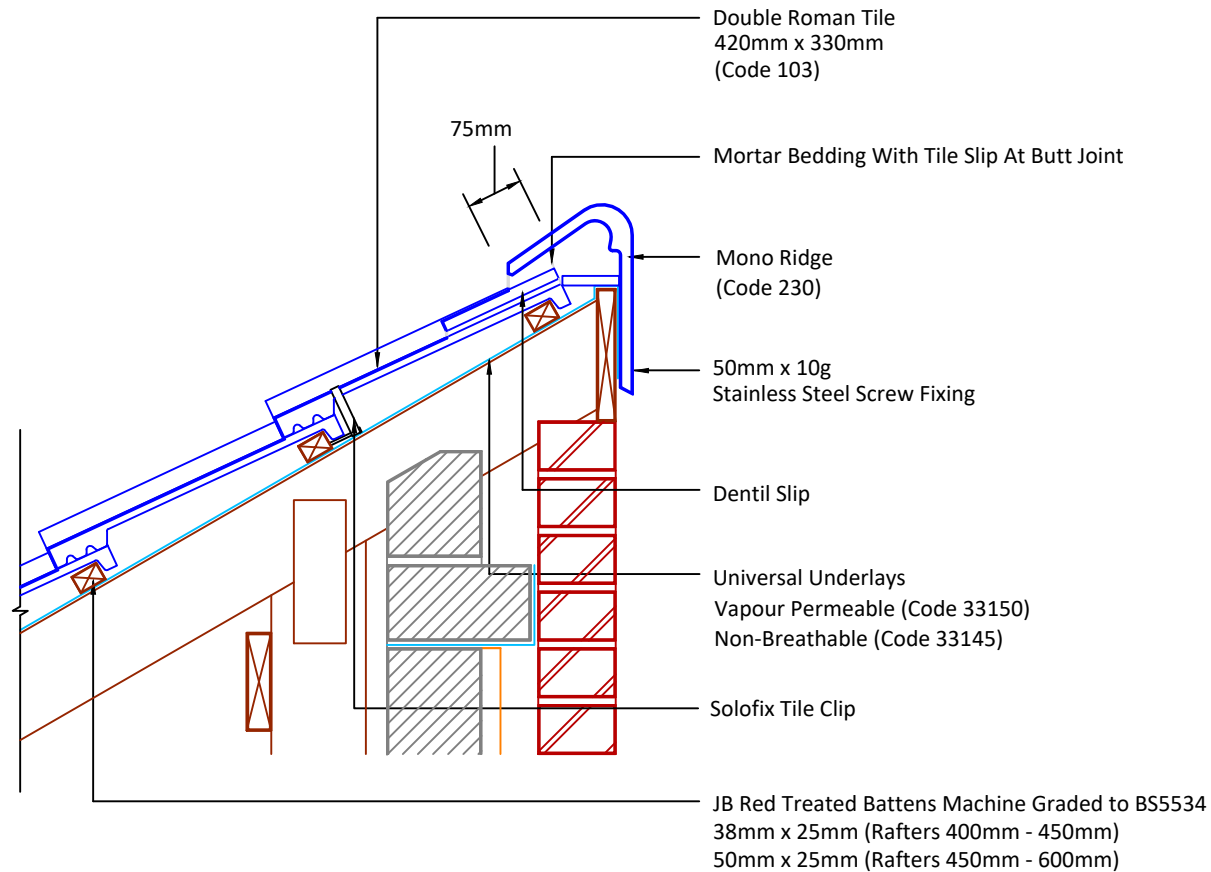

Tilefix Specrite

Estimator BIM

Visit marley.co.uk/technical-services for a full suite of online tools to help with your roof design, specification and fixing.

Feel free to talk to our experts at any time on 01283 722588.

Associated products & fixings

Double Roman Aluminium Nail Pack
Code 30351 (500g)

Double Roman SoloFix Tile Clips
Code 30443 (100 Pack)
Code 30433 (500 Pack)

DRAWING NUMBER
78110330

DRAWING REVISION
A

DRAWING TITLE

Mortar Bedded Mono-Ridge - Modern

SCALE

1:10

Double
Roman