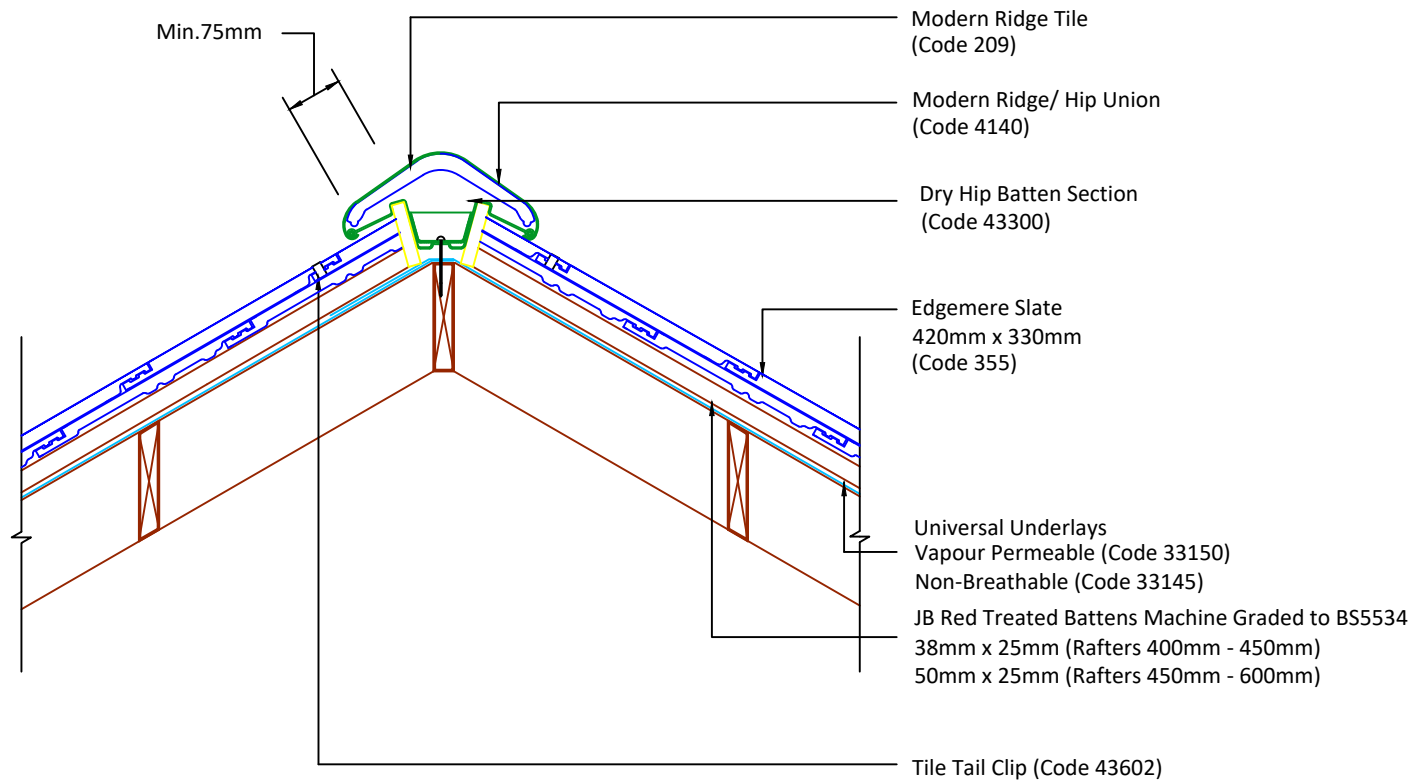

▲ Tilefix ▲ Specrite

▲ Estimator ▲ BIM

Visit marley.co.uk/technical-services for a full suite of online tools to help with your roof design, specification and fixing.

Feel free to talk to our experts at any time on 01283 722588.

Associated products & fixings

Edgemere Aluminium Nail Pack
Code 30398 (500g)

Edgemere SoloFix Tile Clips
Code 30441 (100 Pack)
Code 30431 (500 Pack)

Tile Head Clip
Code 43604 (20 Pack)

Tile Tail Clip
Code 43602 (20 Pack)

DRAWING NUMBER
50635500

DRAWING REVISION
B

DRAWING TITLE

Dry Hip System - Modern

SCALE

1:10

Edgemere