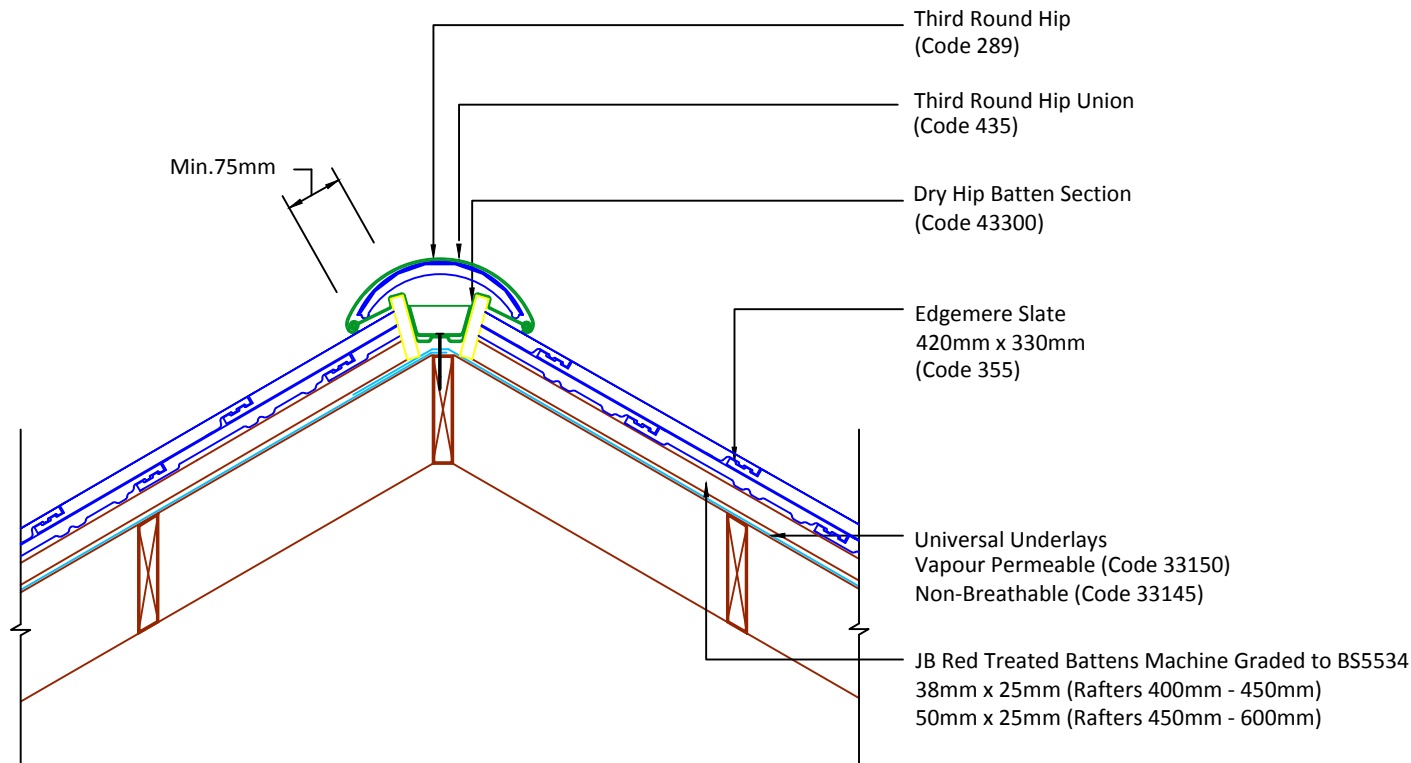

▲ Tilefix ▲ Specrite

▲ Estimator ▲ BIM

Visit marley.co.uk/technical-services for a full suite of online tools to help with your roof design, specification and fixing.

Feel free to talk to our experts at any time on 01283 722588.

Associated products & fixings
Edgemere Aluminium Nail Pack
Code 30398 (500g)

Edgemere SoloFix Tile Clips
Code 30441 (100 Pack)
Code 30431 (500 Pack)

DRAWING NUMBER
50735500

DRAWING TITLE

Dry Hip System - Third Round

SCALE

1:10

DRAWING REVISION
A

Edgemere