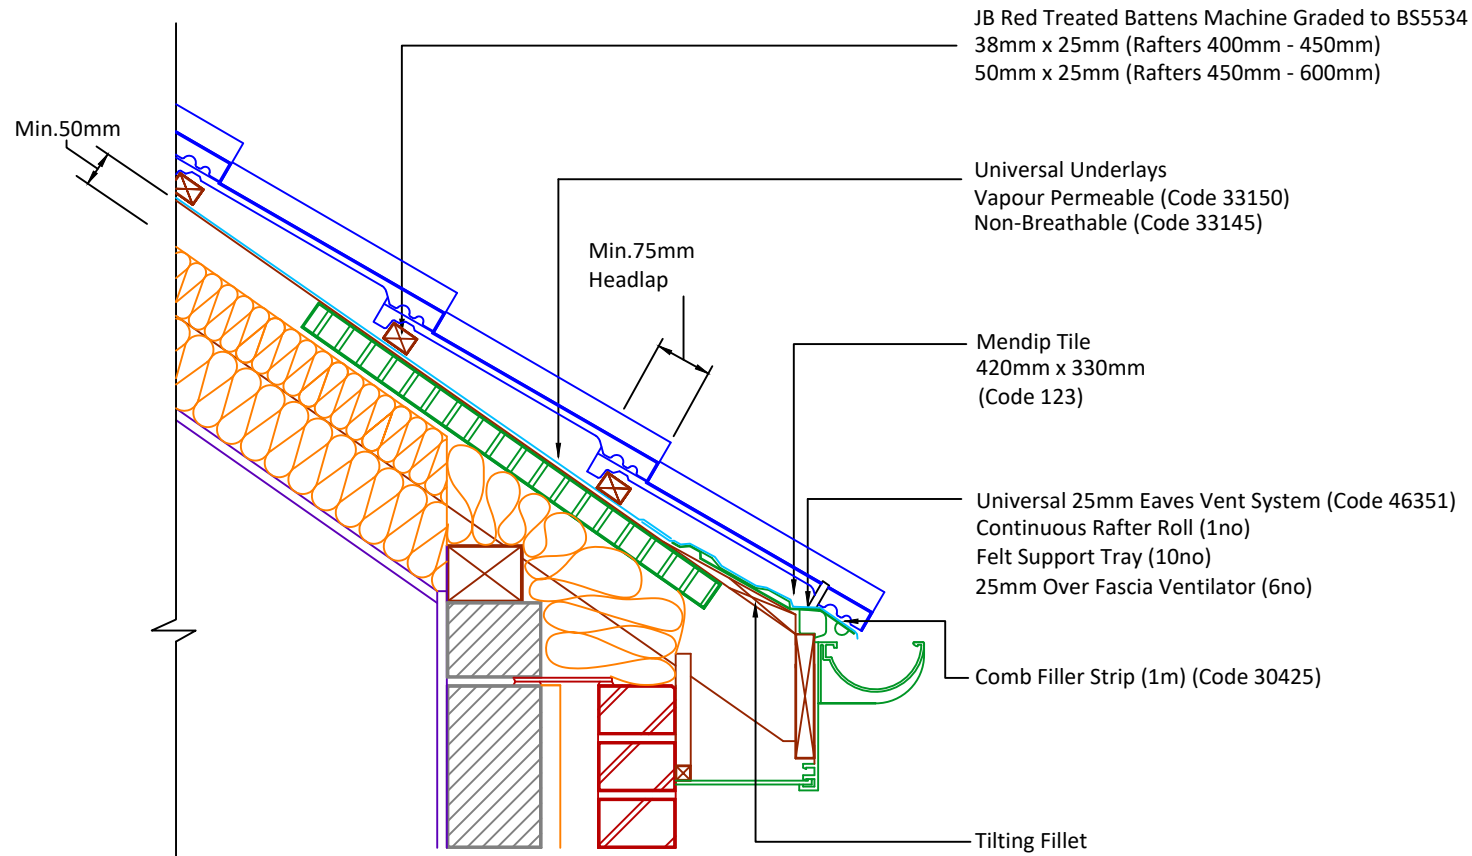

Tilefix Specrite
Estimator BIM

Visit marley.co.uk/technical-services for a full suite of online tools to help with your roof design, specification and fixing.

Feel free to talk to our experts at any time on 01283 722588.

Associated products & fixings

Mendip Aluminium Nail Pack
Code 30352 (500g)

Mendip SoloFix Tile Clips
Code 30442 (100 Pack)
Code 30432 (500 Pack)

Mendip Eave Clip & Nail Packs
Code 30276 (100 No)

Continuous Rafter Roll (2x6 metre)
(Available for purchase separately)
Code 46323

DRAWING NUMBER
35212335

DRAWING REVISION
A

DRAWING TITLE

Fascia Ventilated Eaves 25mm - Warm Roof

SCALE

1:10

Mendip