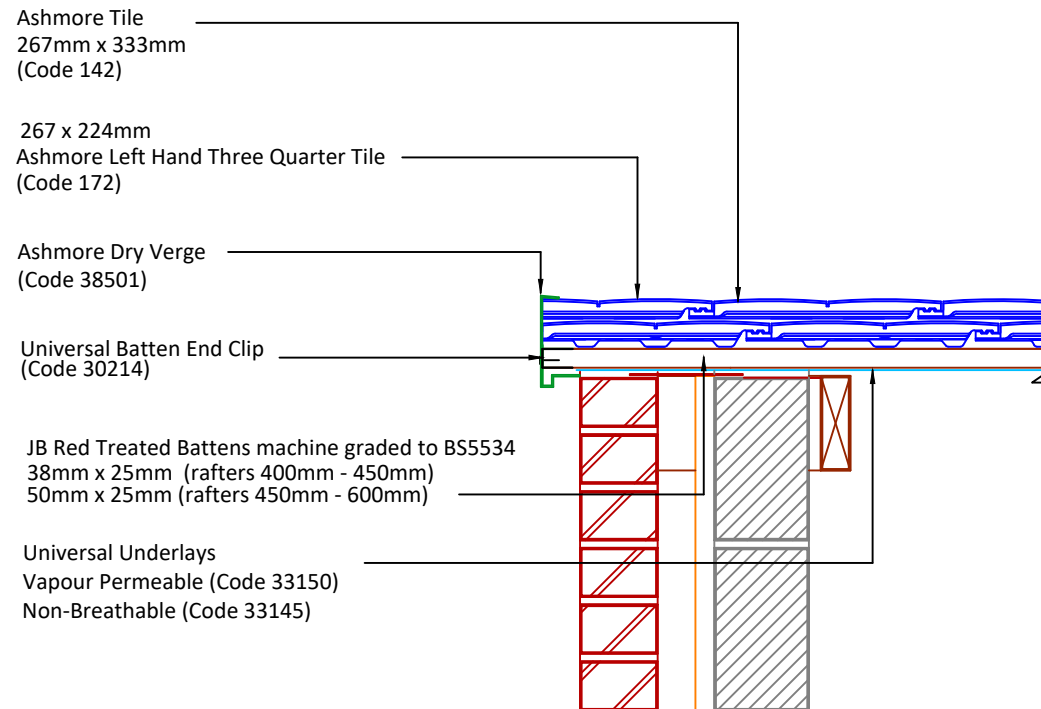

Tilefix Specrite

Estimator BIM

Visit [marley.co.uk/technical-services](http://marley.co.uk/technical-services) for a full suite of online tools to help with your roof design, specification and fixing.

Feel free to talk to our experts at any time on 01283 722588.

Associated products & fixings

Ashmore Solo Clip  
Code 30141 (250 Pack)

Universal Batten End Clips  
Code 30214 (Pack 56)

Ashmore Dry Verge Starter Kit  
Code 39901

DRAWING NUMBER

40514200

DRAWING REVISION

B

DRAWING TITLE

Ashmore Dry Verge to Brickwork - LH

SCALE

1:10

Ashmore