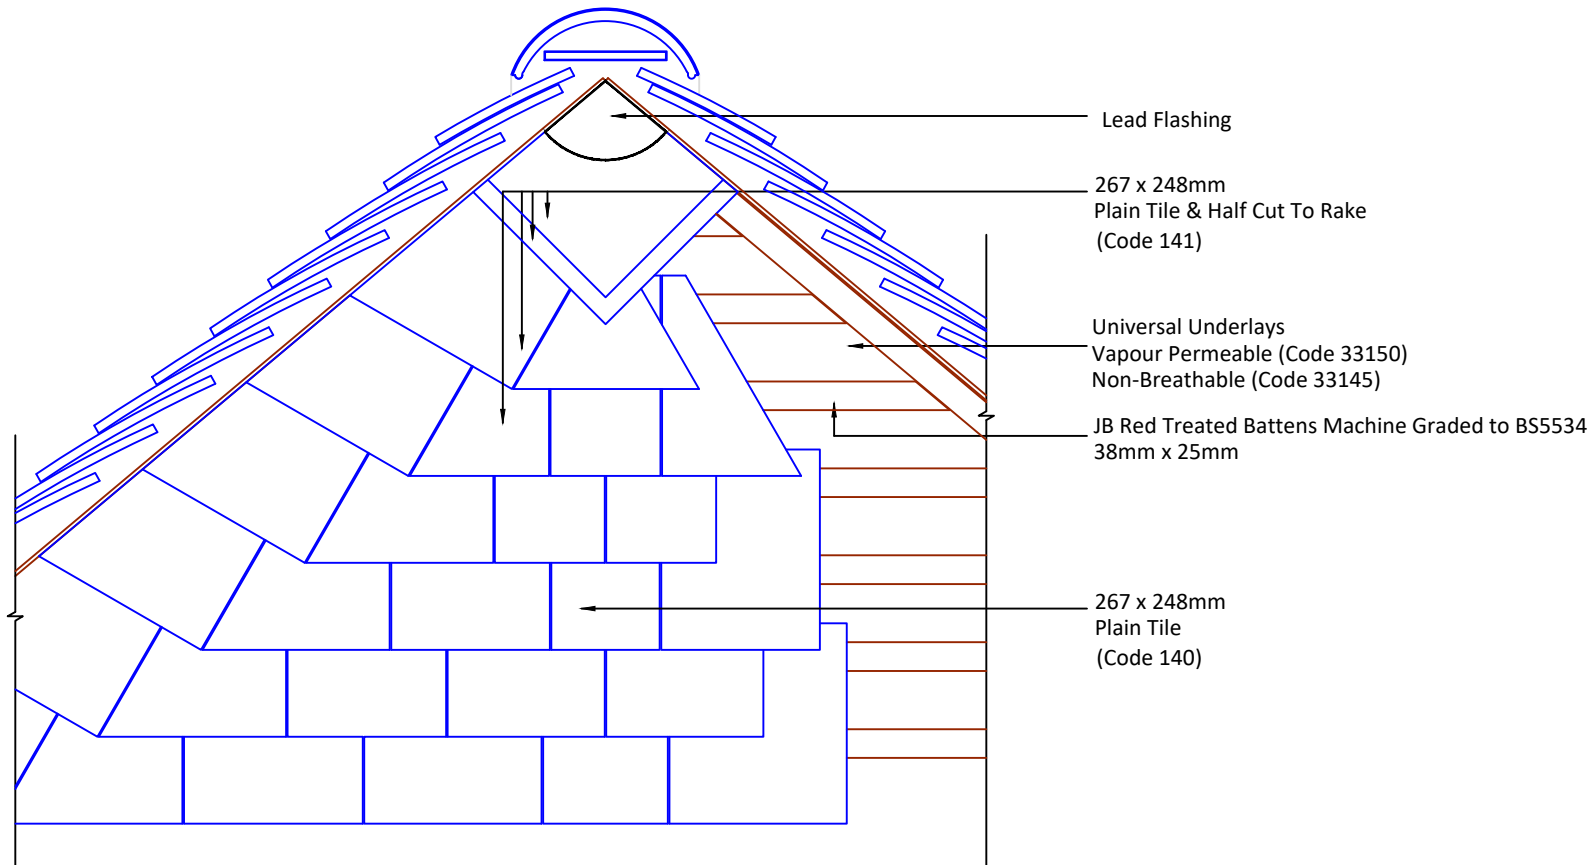

▲ Tilefix    ▲ Specrite

▲ Estimator    ▲ BIM

Visit [marley.co.uk/technical-services](http://marley.co.uk/technical-services) for a full suite of online tools to help with your roof design, specification and fixing.

Feel free to talk to our experts at any time on 01283 722588.

Associated products & fixings

DRAWING NUMBER

96014040

DRAWING REVISION

A

DRAWING TITLE

Junction with Roof Verge - Winchester Cut

SCALE

1:10

Plain