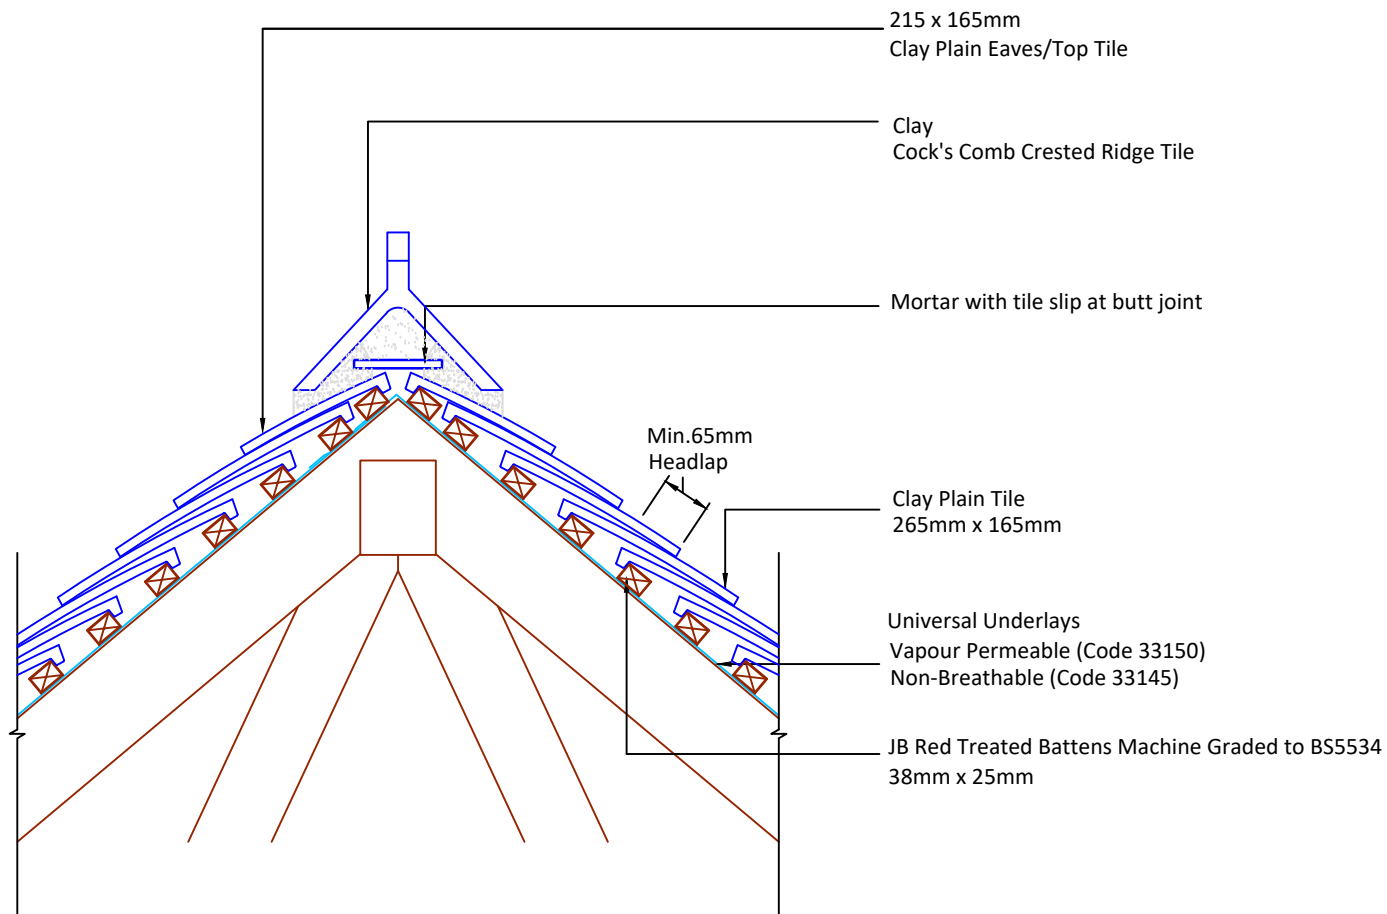

Feel free to talk to our experts at any time on 01283 722588.

Associated products & fixings

Plain Aluminium Nail Pack  
Code 30348 (500g)

DRAWING NUMBER  
745CPT40

DRAWING REVISION  
A

DRAWING TITLE

Mortar Bedded Ridge - Cocks Comb Crested

SCALE

1:10

Clay Plain