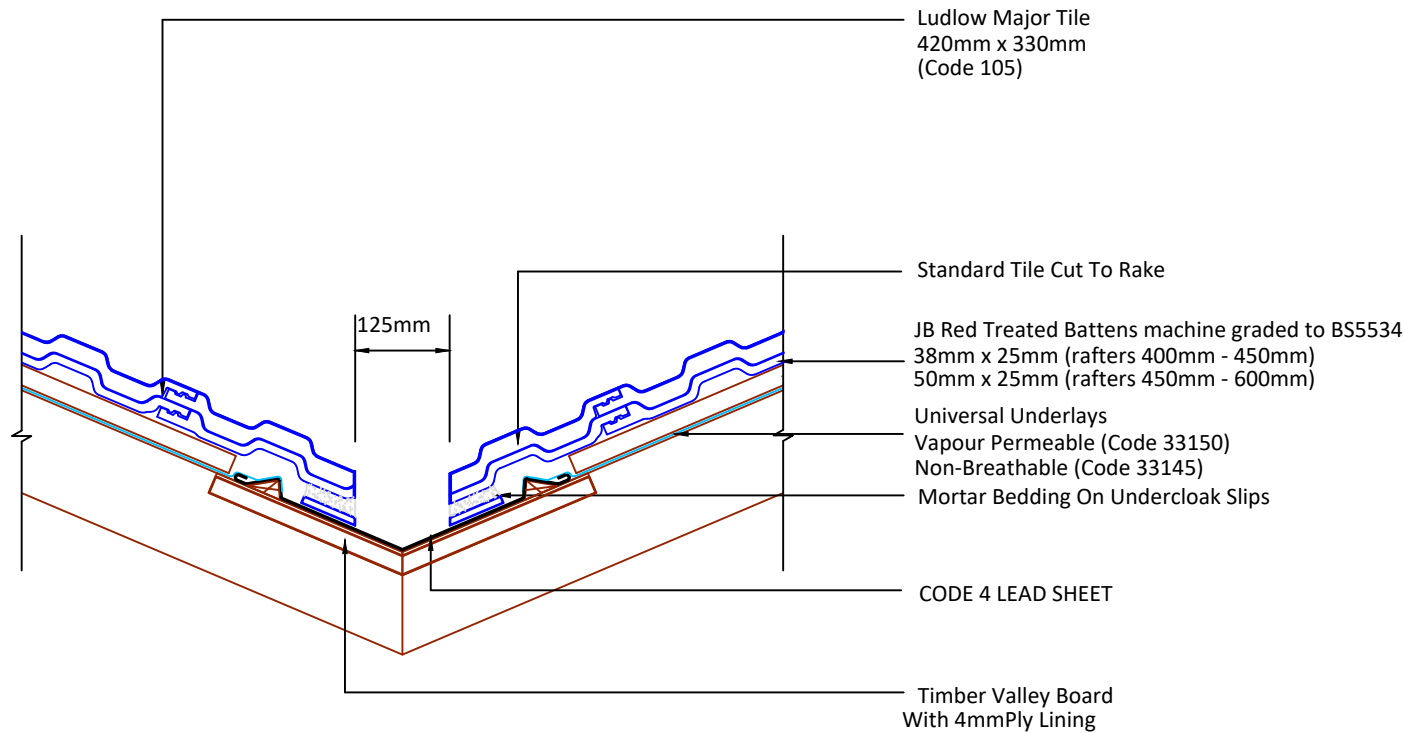

Tilefix    Specrite  
Estimator    BIM

Visit [marley.co.uk/technical-services](http://marley.co.uk/technical-services)  
for a full suite of online tools to help with your  
roof design, specification and fixing.

Feel free to talk to our experts at any time on  
01283 722588.

Associated products & fixings

Ludlow Major Aluminium Nail  
Pack  
Code 30371 (500g)

Ludlow Major SoloFix Tile Clips  
Code 30440 (100 Pack)  
Code 30430 (500 Pack)

DRAWING NUMBER  
61510500

DRAWING REVISION  
A

DRAWING TITLE

Lead Valley

SCALE

1:10

Ludlow  
Major