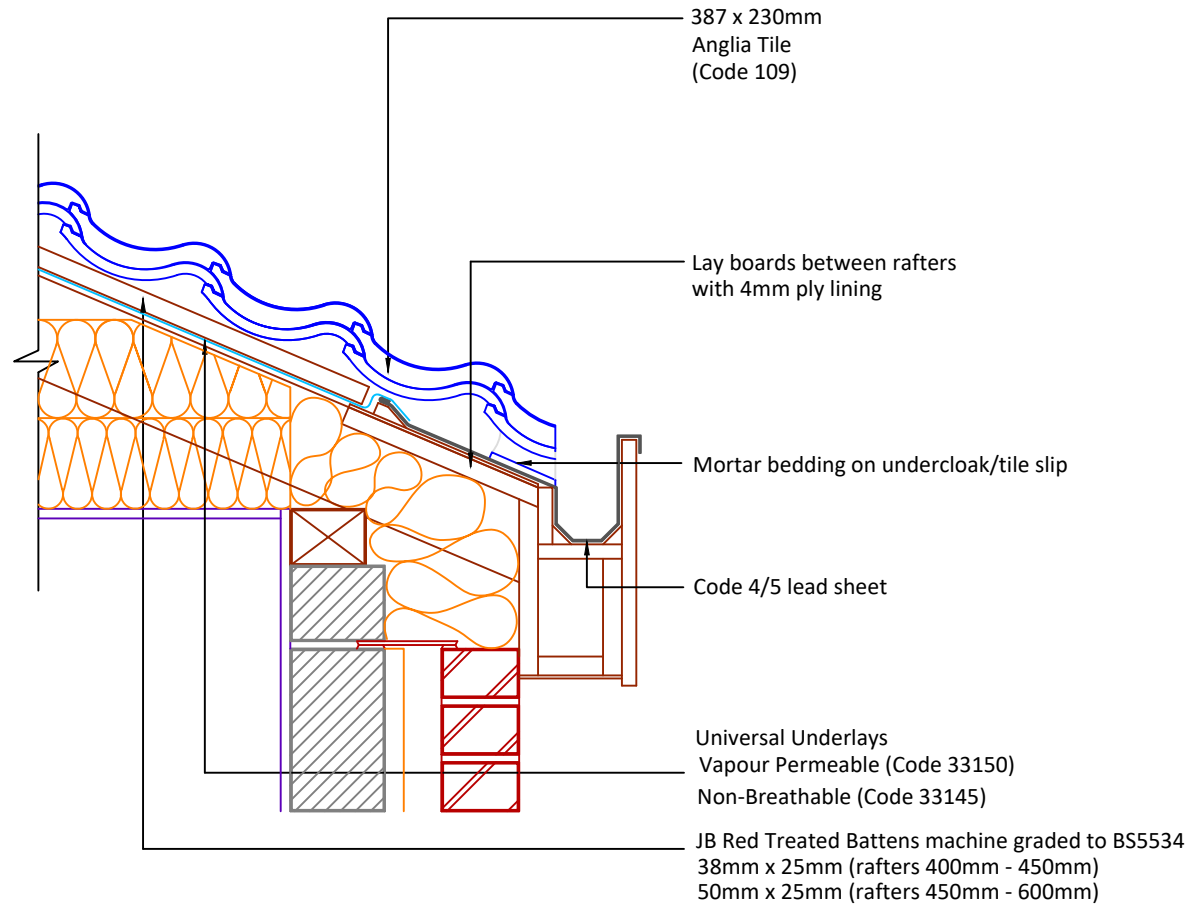

Anglia Eave Clip & Nail Packs  
Code 30274 (100 No)

Continuous Rafter Roll (2x6 metre)  
(Available for purchase separately)  
Code 46323

DRAWING NUMBER  
37618600

DRAWING REVISION  
A

DRAWING TITLE

Unventilated Raking Eaves - RH

SCALE

1:10

Anglia