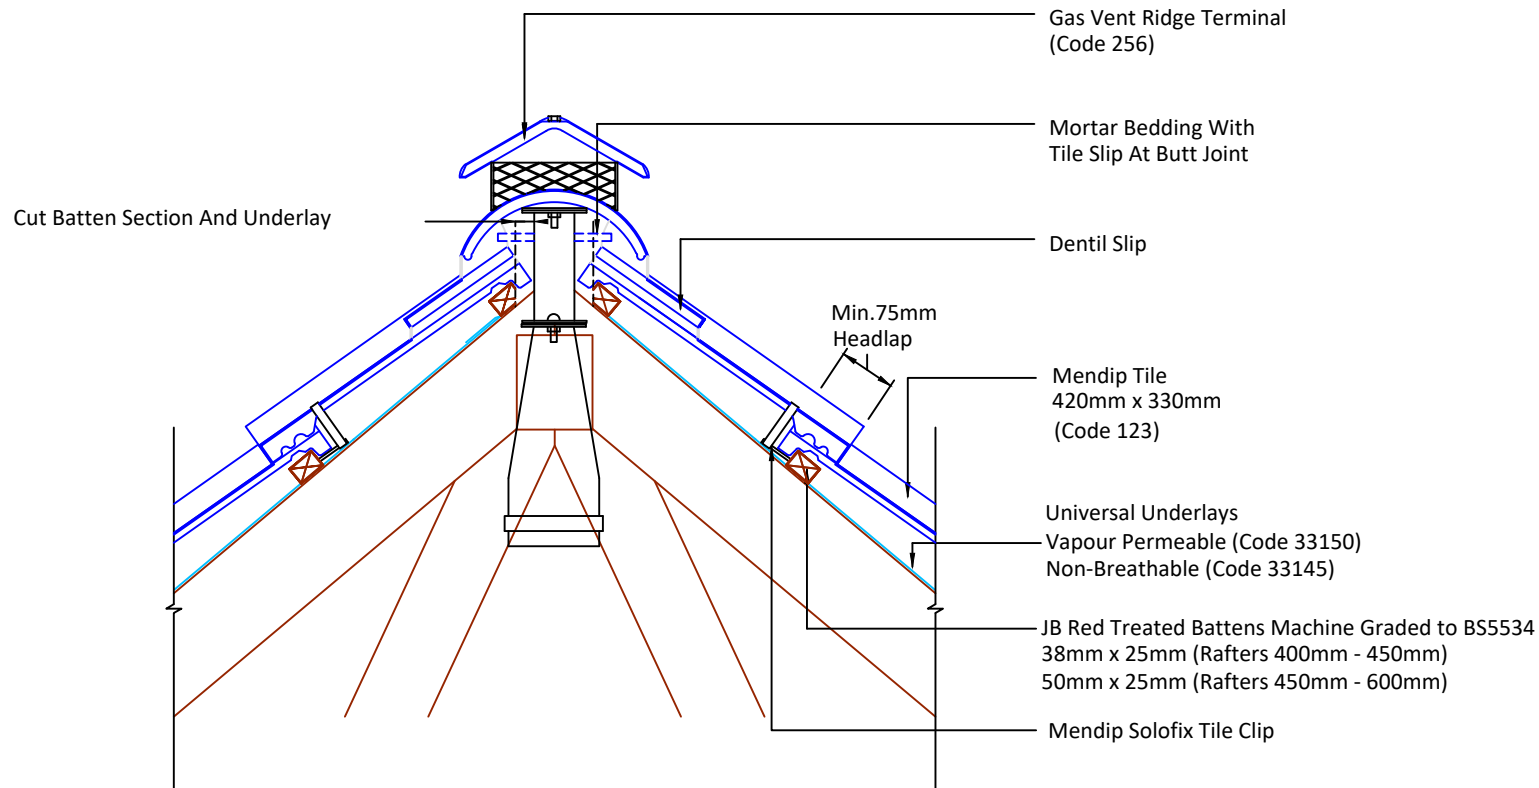

Associated products & fixings

Mendip Aluminium Nail Pack  
Code 30352 (500g)

Mendip SoloFix Tile Clips  
Code 30442 (100 Pack)  
Code 30432 (500 Pack)

DRAWING NUMBER  
86412340

DRAWING REVISION  
A

DRAWING TITLE

Ridge Terminals Gas Ventilation - Mortar Bedded

SCALE

1:10

Mendip