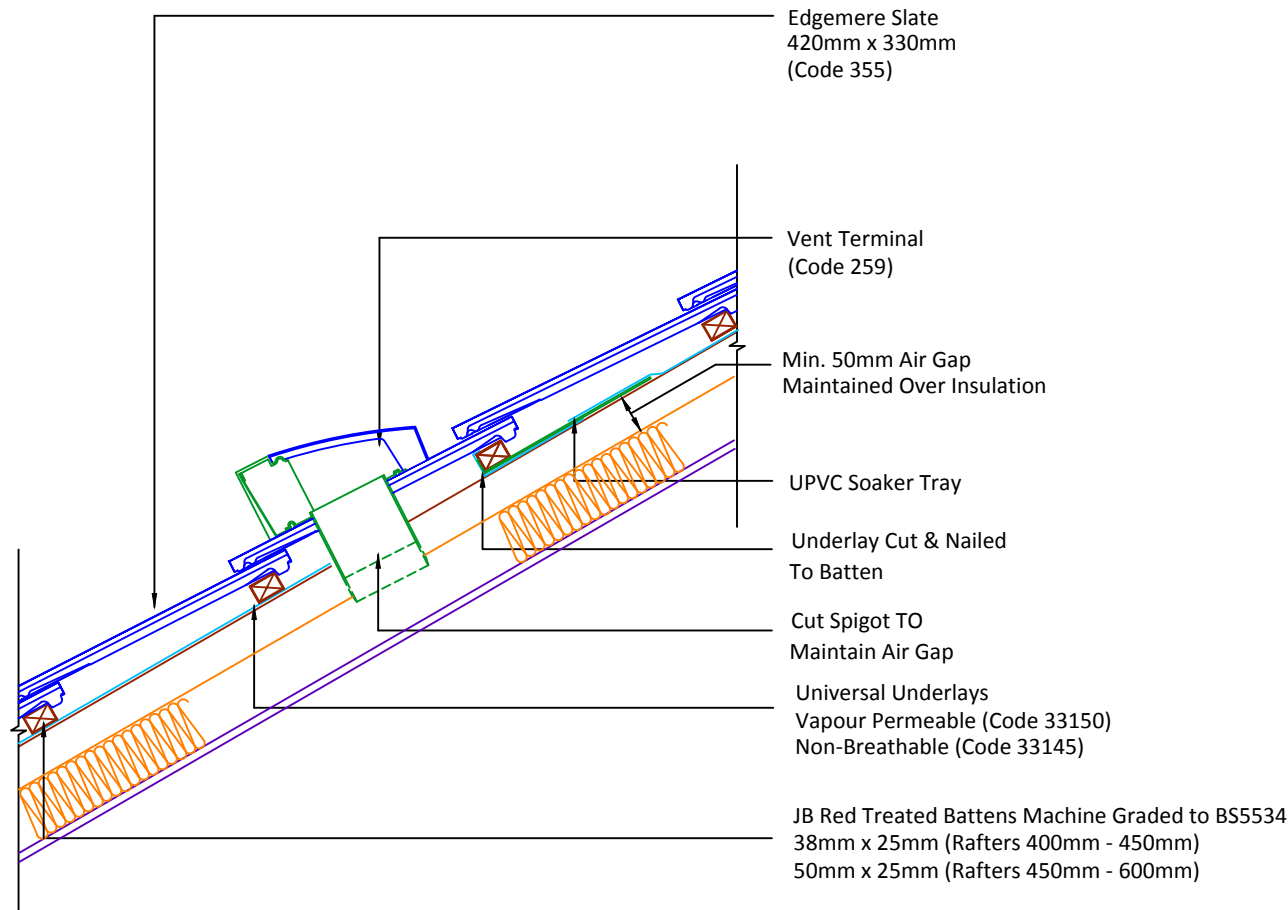

▲ Tilefix ▲ Specrite
▲ Estimator ▲ BIM

Visit marley.co.uk/technical-services
for a full suite of online tools to help with your
roof design, specification and fixing.

Feel free to talk to our experts at any time on
01283 722588.

Associated products & fixings
Edgemere Aluminium Nail Pack
Code 30398 (500g)

Edgemere SoloFix Tile Clips
Code 30441 (100 Pack)
Code 30431 (500 Pack)

DRAWING NUMBER
84635530

DRAWING TITLE

Roof Slope Ventilator Tile Vent - Warm Roof

SCALE

1:10

DRAWING REVISION
A

Edgemere